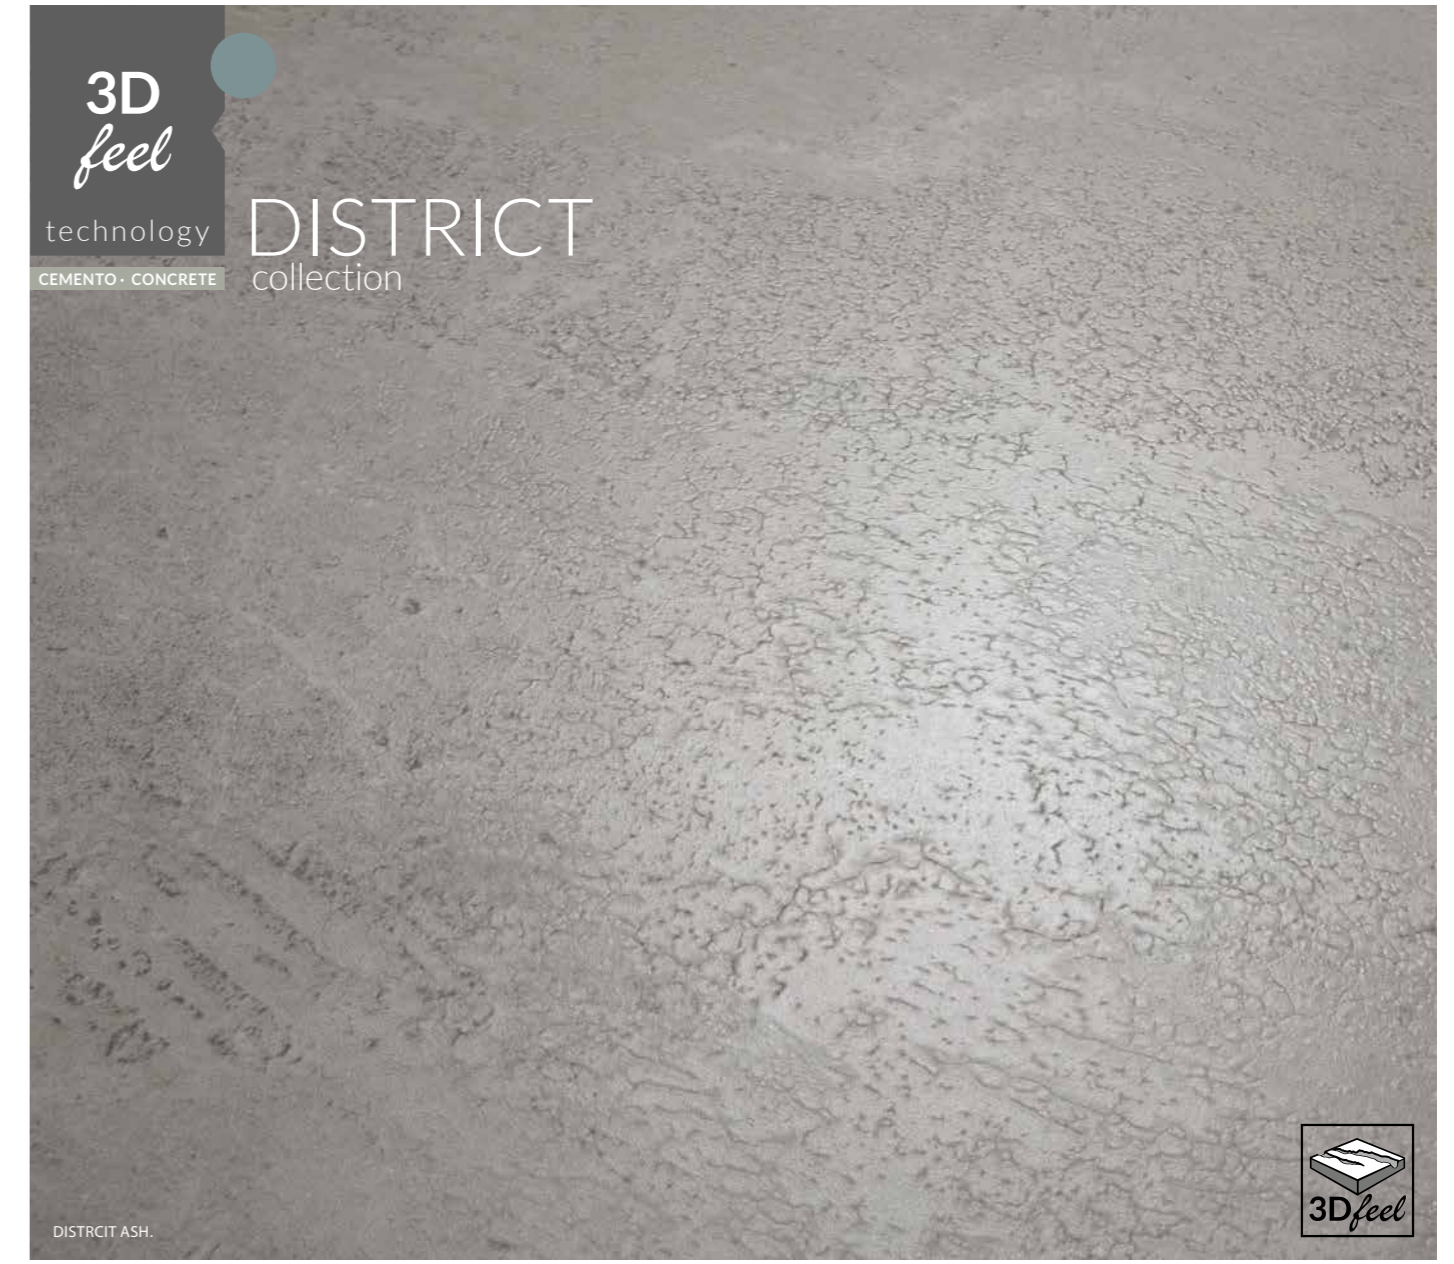

3D
feel
technology
CEMENTO · CONCRETE
DISTRICT
collection

DISTRICIT ASH.