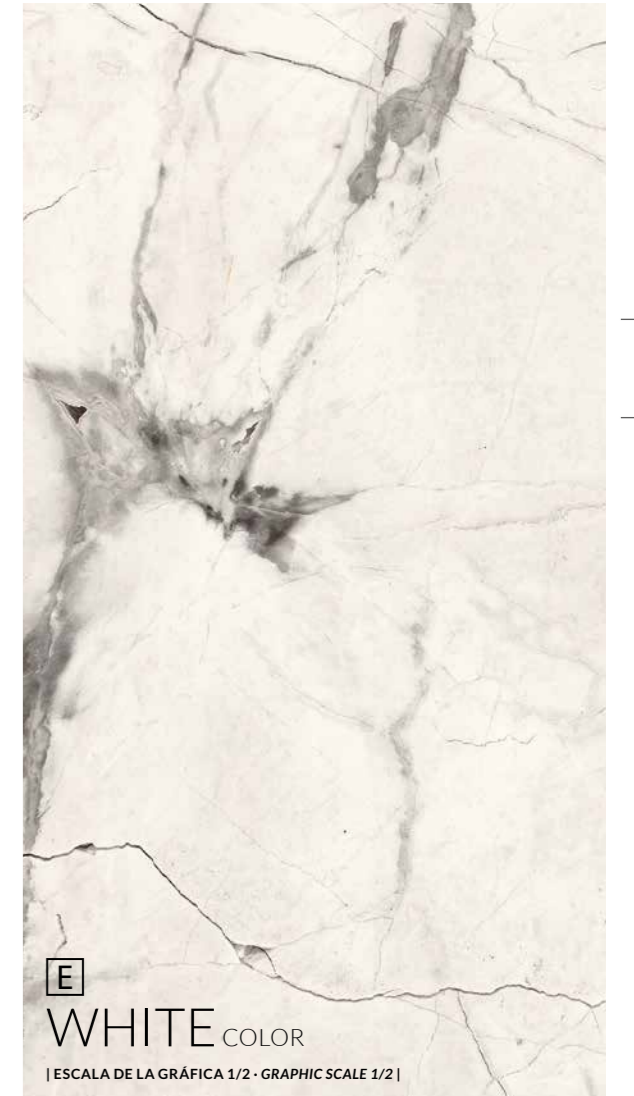

| 60x120 cm - 23,6"x47,2" |

E
WHITE COLOR
| ESCALA DE LA GRÁFICA 1/2 · GRAPHIC SCALE 1/2 |