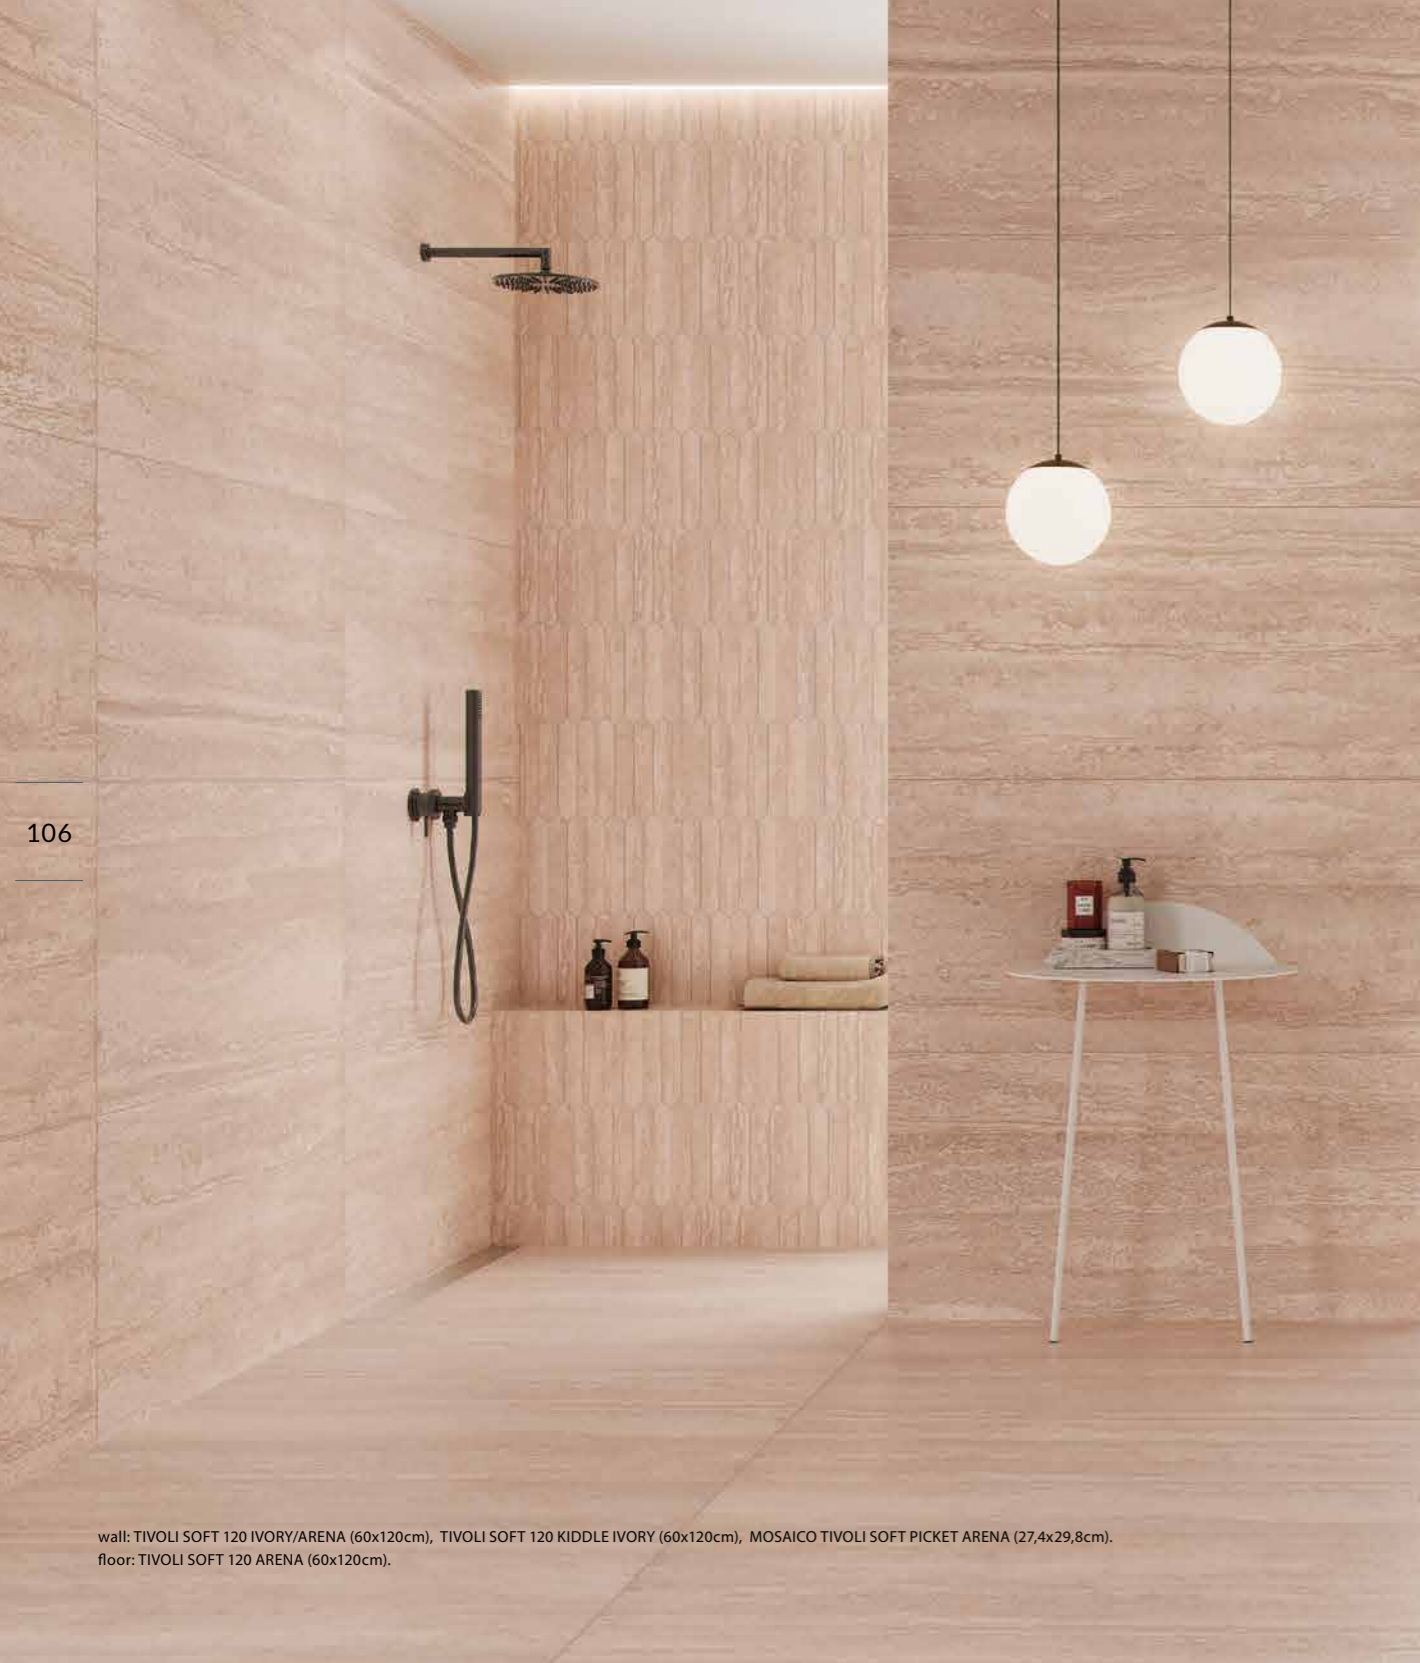

TIVOLI SOFT 120 KIDDLE | 60x120 cm | B80
 Cuatro piezas diferentes. Unidad de venta: 1 caja. · Four different pieces. Sales unit: 1 box.

ARENA

IVORY

TIVOLI SOFT 120 ARENA (60x120cm).

wall: TIVOLI SOFT 120 IVORY (60x120cm), MOSAICO TIVOLI SOFT PICKET IVORY (27,4x29,8cm).
 floor: TIVOLI DRY 120 IVORY (60x120cm).

wall: TIVOLI SOFT 120 IVORY/ARENA (60x120cm), TIVOLI SOFT 120 KIDDLE IVORY (60x120cm), MOSAICO TIVOLI SOFT PICKET ARENA (27,4x29,8cm).
 floor: TIVOLI SOFT 120 ARENA (60x120cm).

3D
feel
 technology
 MÁRMOL · MARBLE