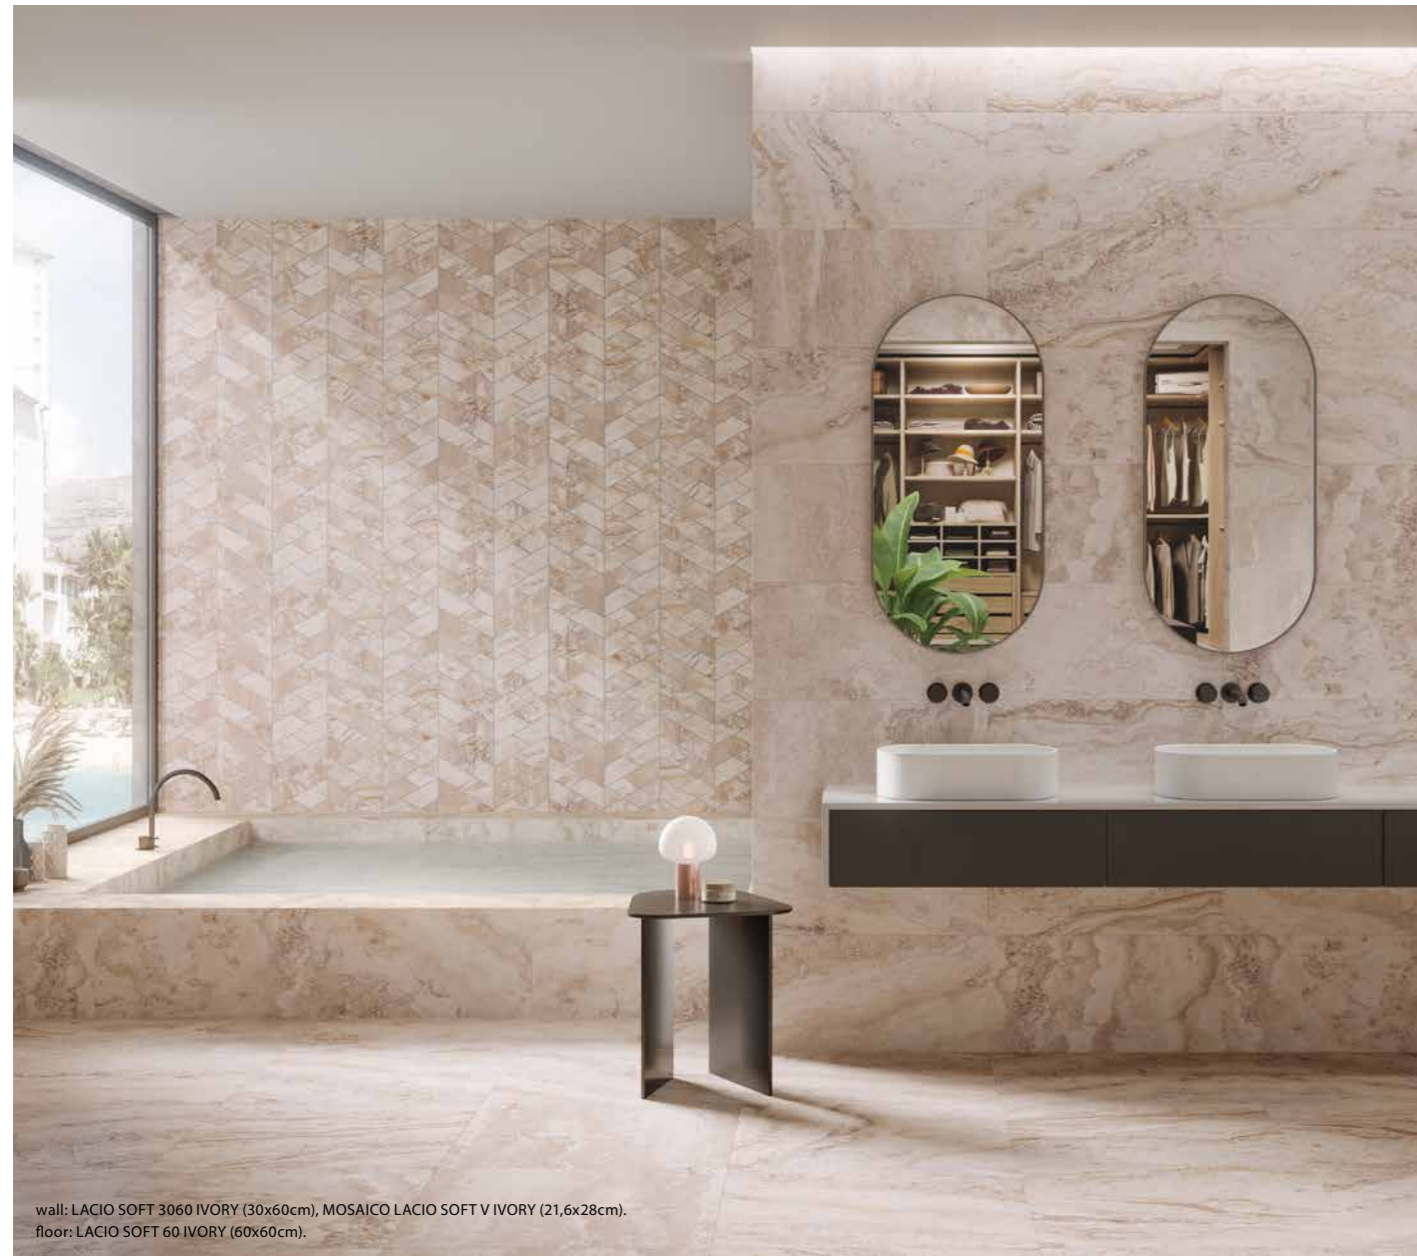

96

wall: LACIO SOFT 120 IVORY (60x120cm), DECORADO LILY SOFT 120 IVORY (60x120cm).
floor: LACIO SOFT 120 IVORY (60x120cm).

3D
feel
technology
MÁRMOL · MARBLE

LACIO
cross cut

LACIO SOFT IVORY.

97

wall: LACIO SOFT 3060 IVORY (30x60cm), MOSAICO LACIO SOFT V IVORY (21,6x28cm).
 floor: LACIO SOFT 60 IVORY (60x60cm).