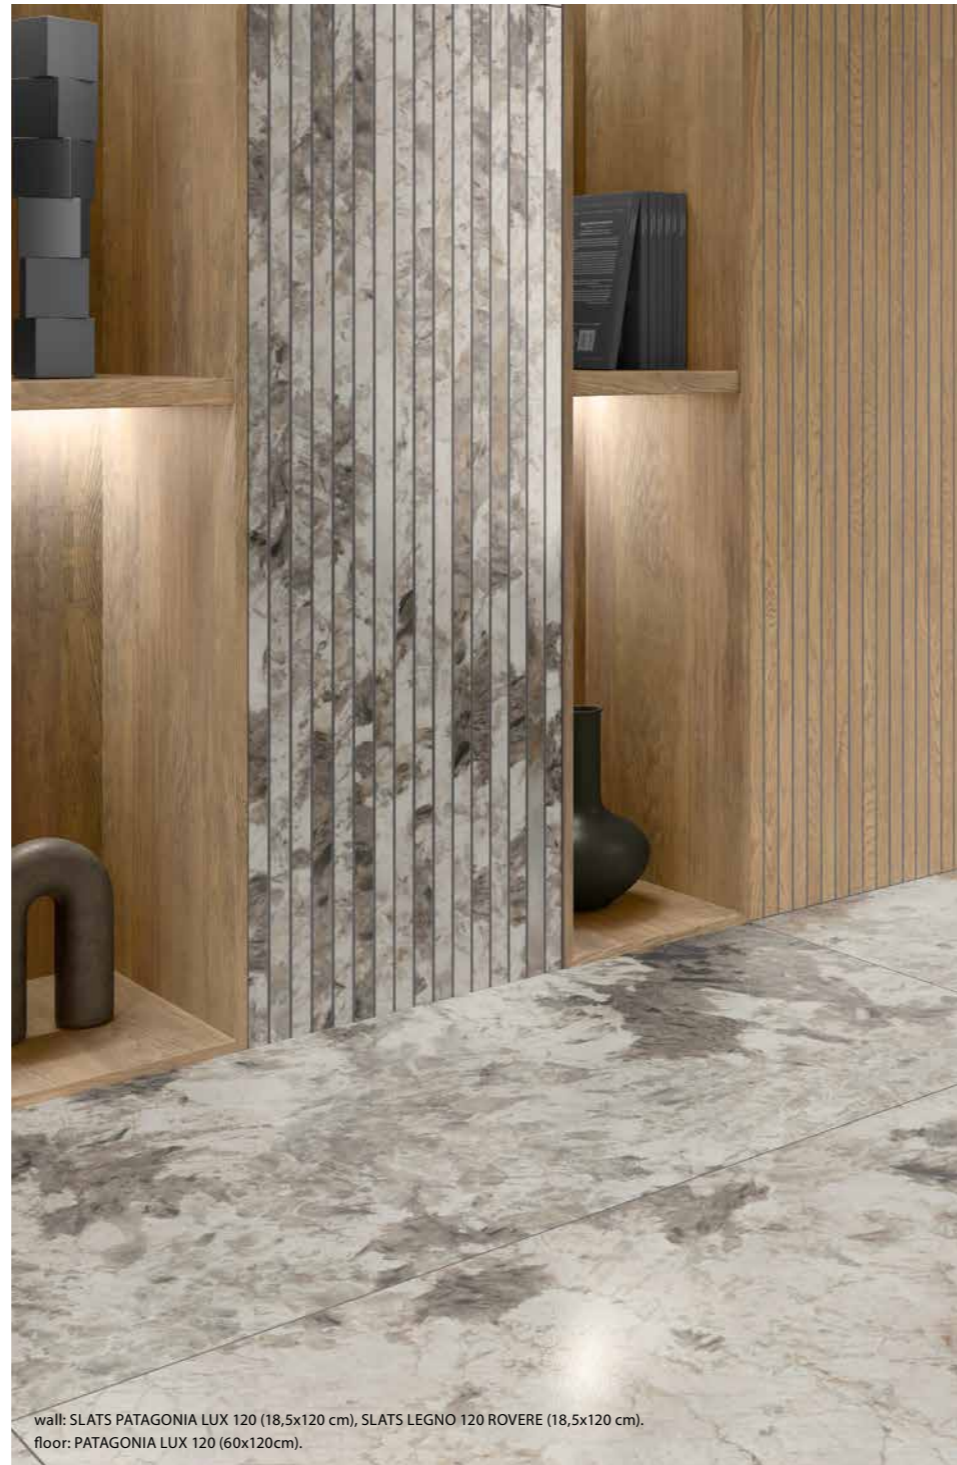

MARBLE FULL collection

PURE

SOUL

PATAGONIA collection

PATAGONIA LUX 120.

wall: SLATS PATAGONIA LUX 120 (18,5x120 cm), SLATS LEGNO 120 ROVERE (18,5x120 cm),
floor: PATAGONIA LUX 120 (60x120cm).

| 60x120 cm · 23,6"x47,2" |