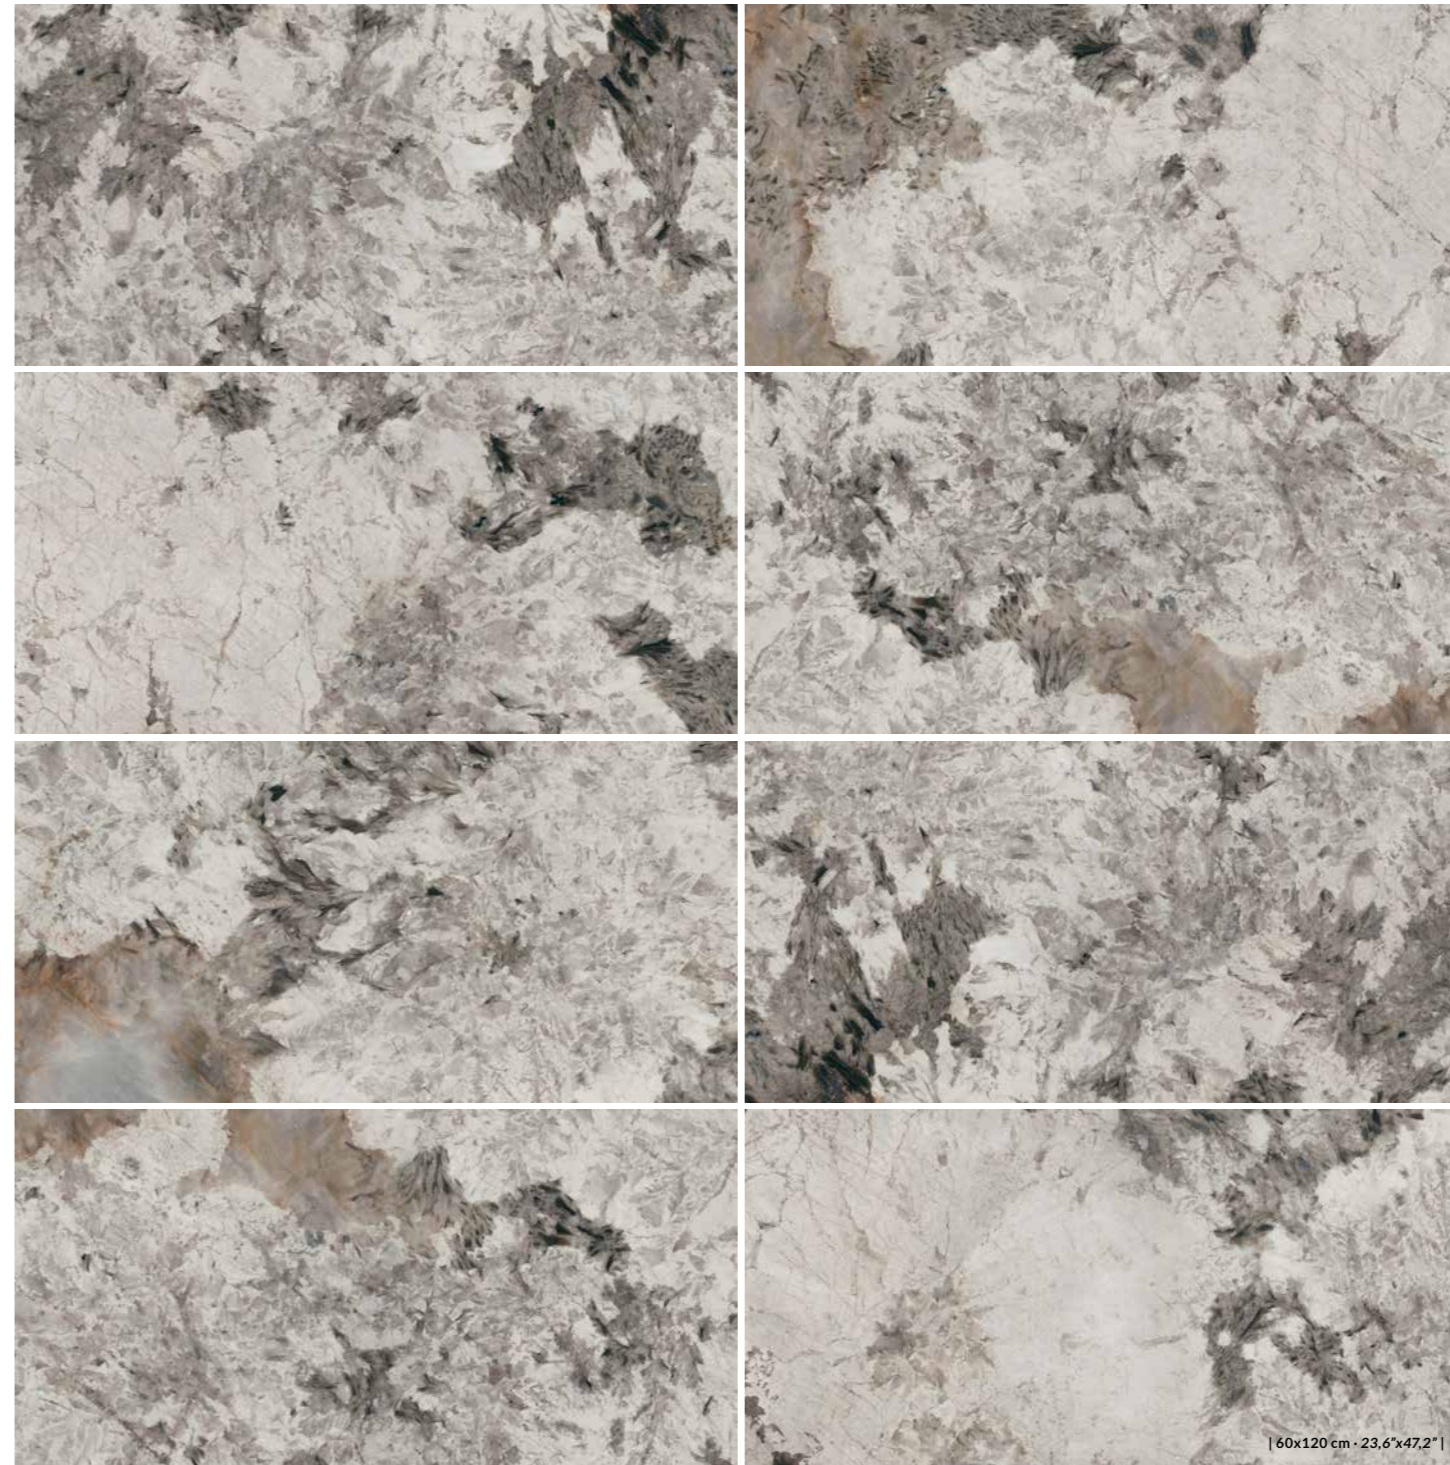

MARBLE FULL collection

PURE

SOUL

PATAGONIA collection

PATAGONIA LUX 120.

wall: SLATS PATAGONIA LUX 120 (18,5x120 cm), SLATS LEGNO 120 ROVERE (18,5x120 cm),
floor: PATAGONIA LUX 120 (60x120cm).

| 60x120 cm · 23,6"x47,2" |