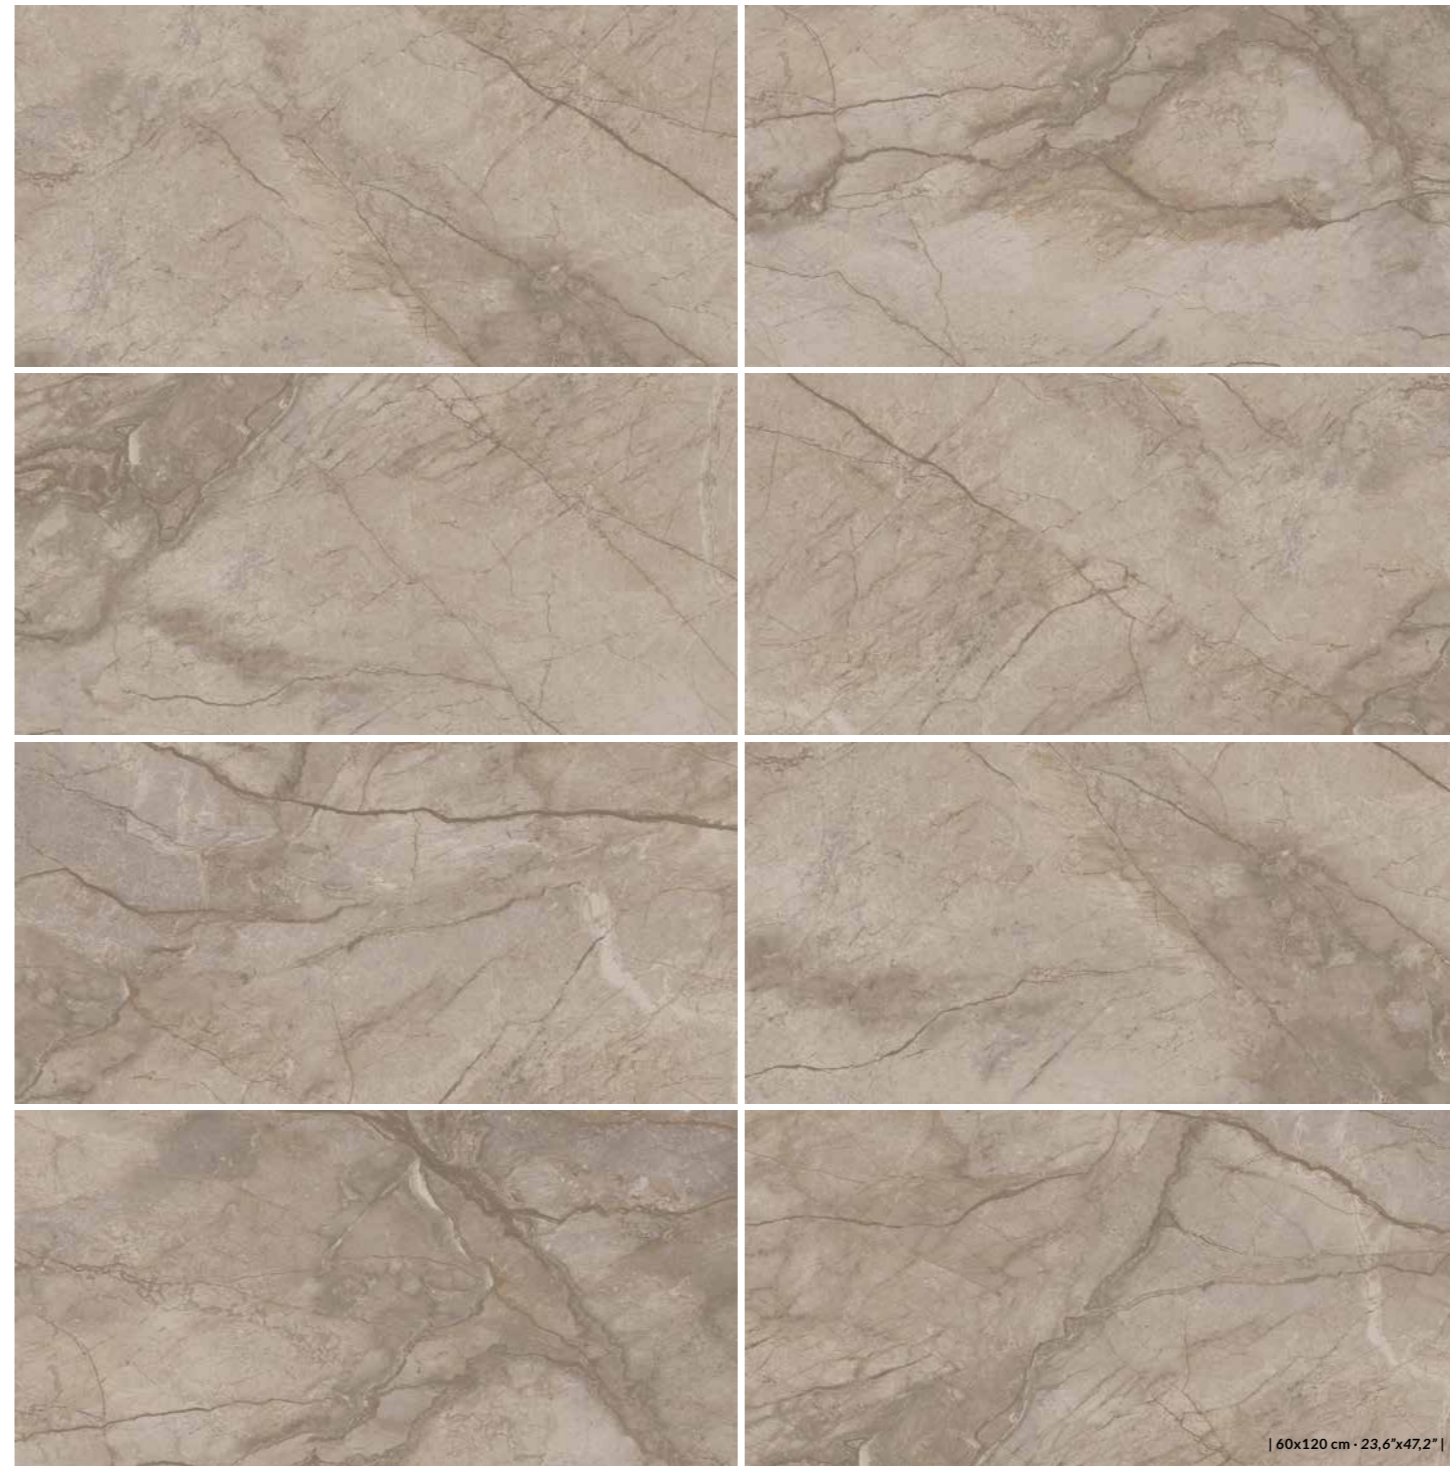

| 60x120 cm · 23,6"x47,2" |

| PORCELÁNICO · PORCELAIN |
| RECTIFICADO · RECTIFIED |
| DESTONIFICADO V3 · DESTONIFIED V3 |