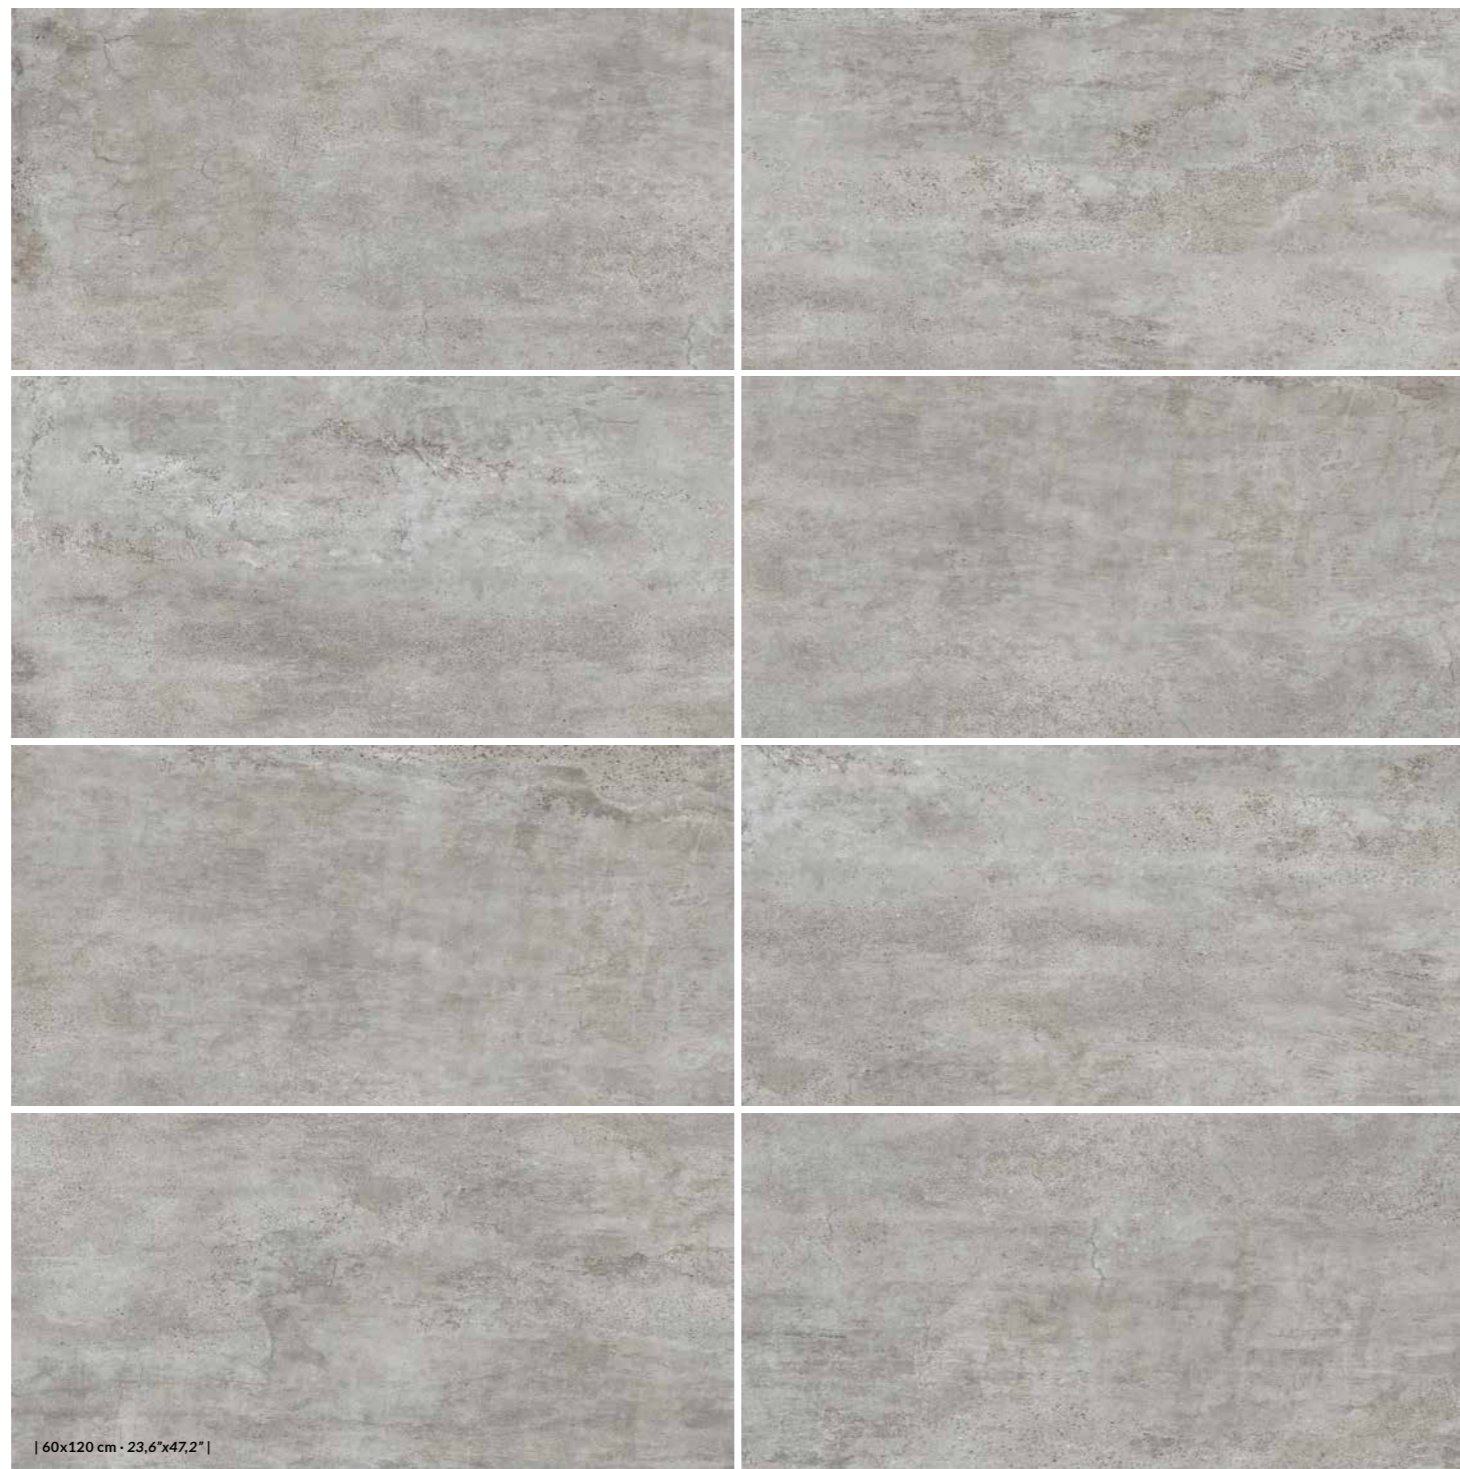

DISTRICT

collection

90x90 cm
35,4"x35,4"

60x120 cm
23,6"x47,2"

60x60 cm
23,6"x23,6"

30x60 cm
11,8"x23,6"

FORMATOS DISPONIBLES · AVAILABLE FORMATS		90x90 cm · 35,4"x35,4"	60x120 cm · 23,6"x47,2"	60x60 cm · 23,6"x23,6"	30x60 cm · 11,8"x23,6"
ACABADOS FINISHES	NATURAL · NATURAL 	DISTRICT 9090 | B50	DISTRICT 120 | B85	DISTRICT 60 | B35	DISTRICT 3060 | B35
	ANTIDESLIZANTE · SLIP RESISTANCE 	DISTRICT DRY 9090 | B51 (ash, sand)	DISTRICT DRY 120 | B86 (ash, sand)	DISTRICT DRY 60 | B36 (ash, sand)	---
TAMAÑO DEL LIENZO · GRAPHIC CHART SIZE		2 LIENZOS 133x360 cm · 2 GRAPHIC CHARTS 52,4"x141,7"			

| PORCELÁNICO · PORCELAIN |
| RECTIFICADO · RECTIFIED |
| DESTONIFICADO V3 · DESTONIFIED V3 |