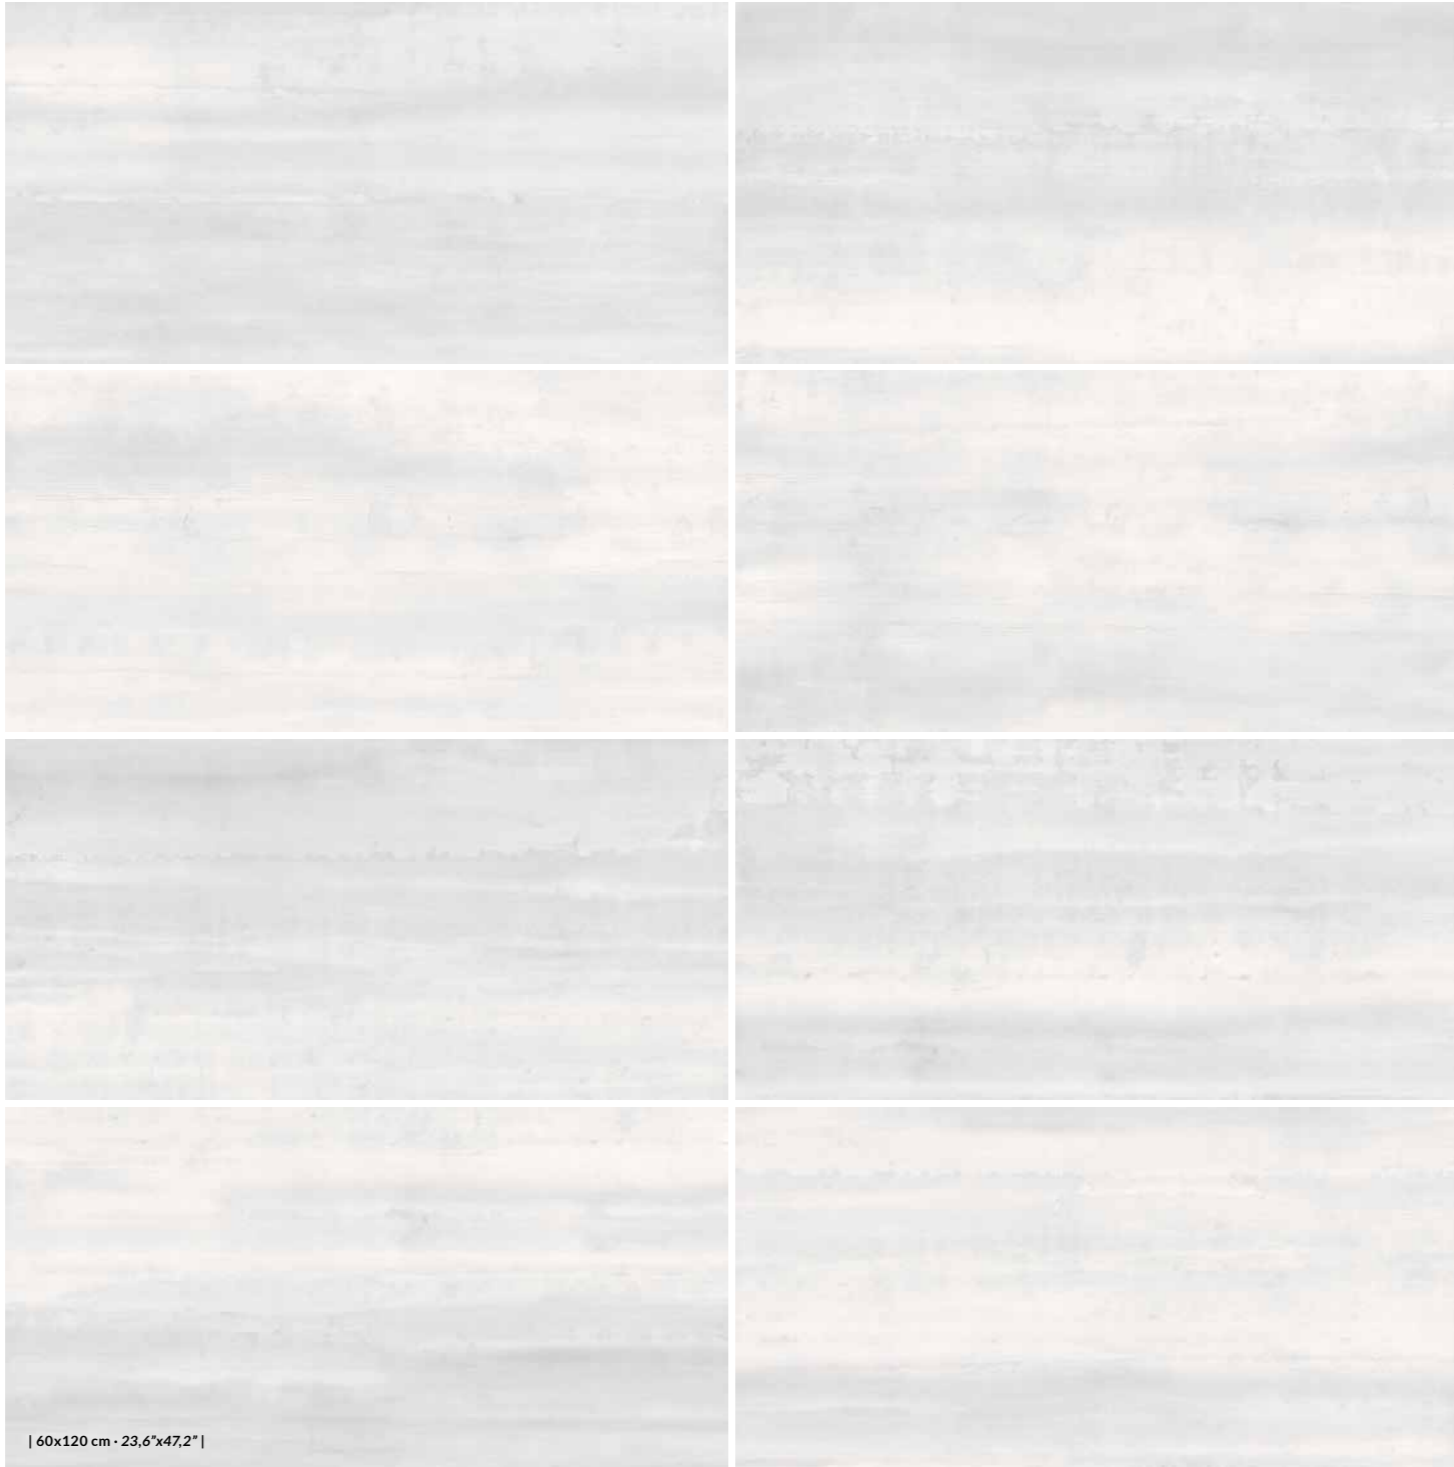

| 60x120 cm · 23,6"x47,2" |