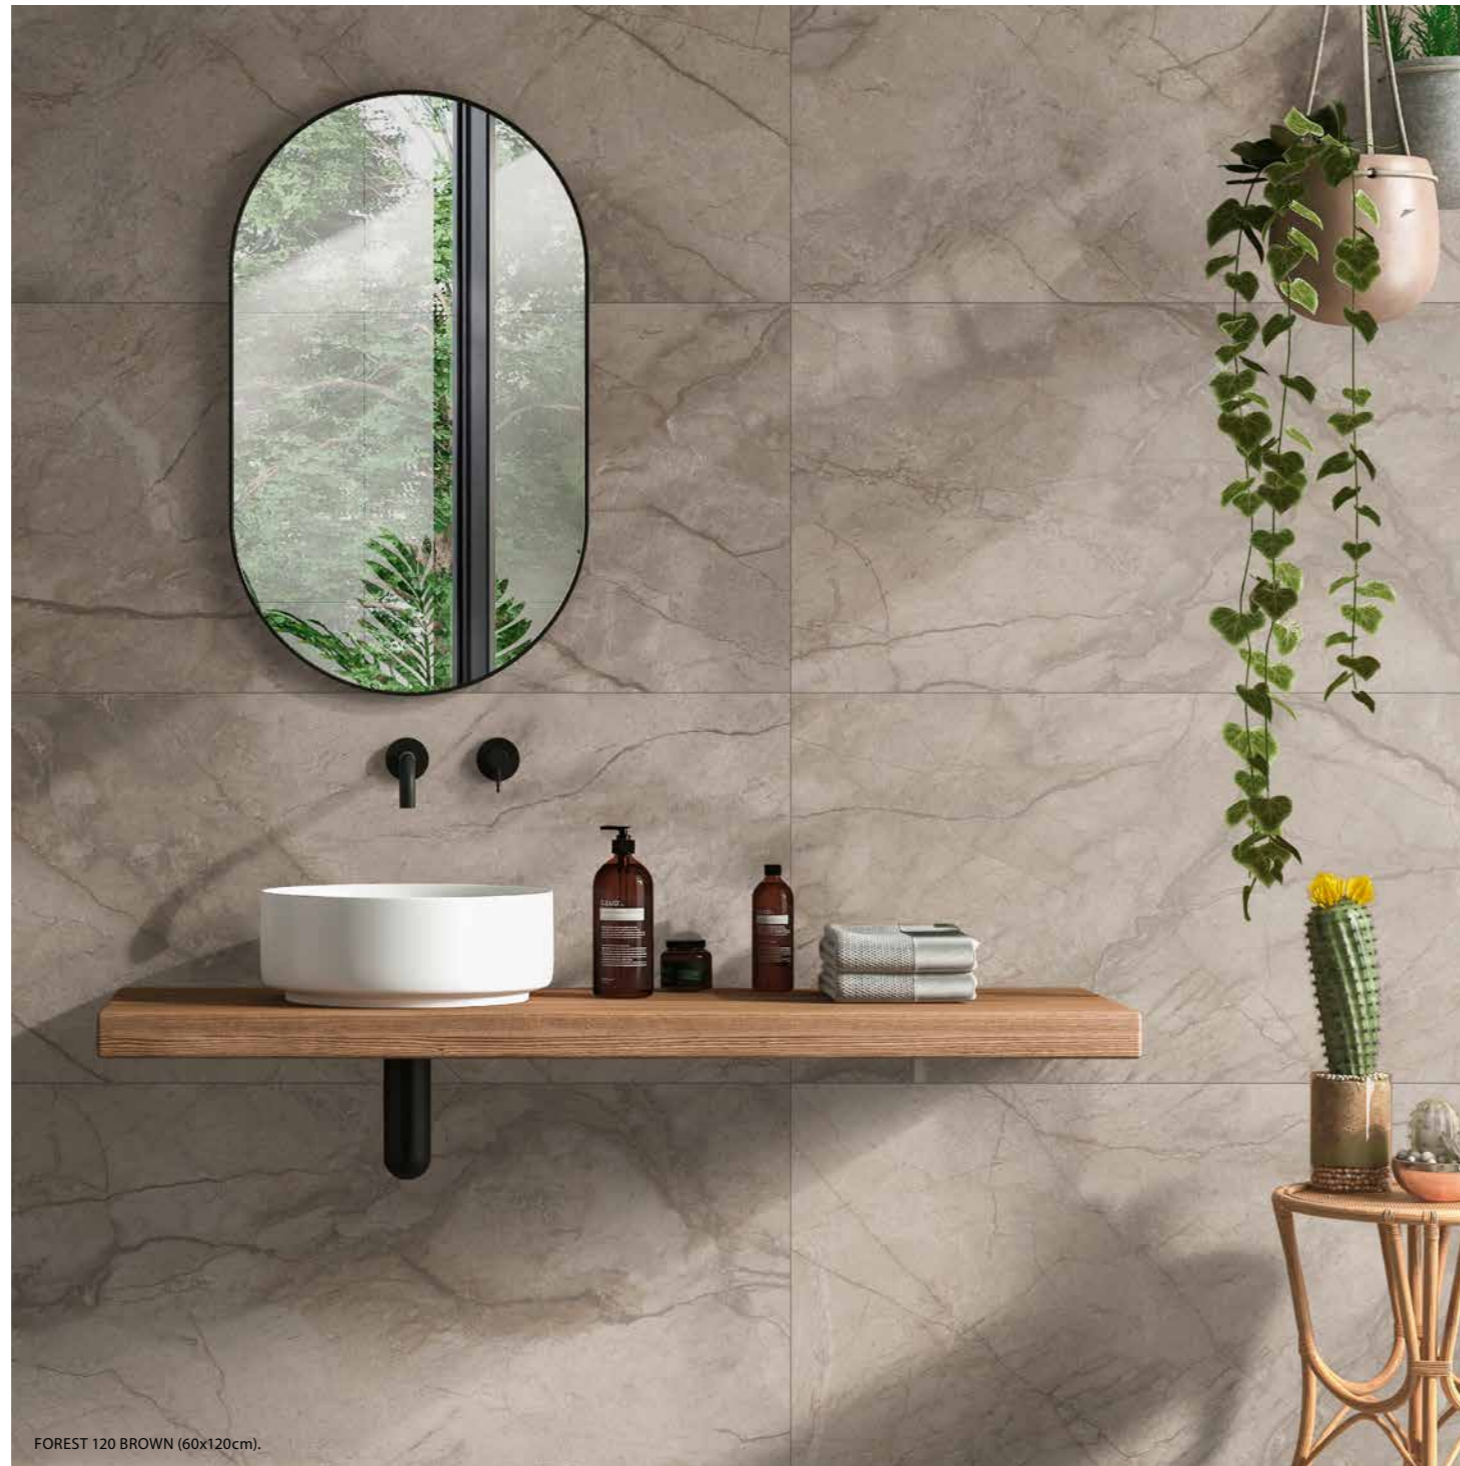

FOREST 120 BROWN (60x120cm).