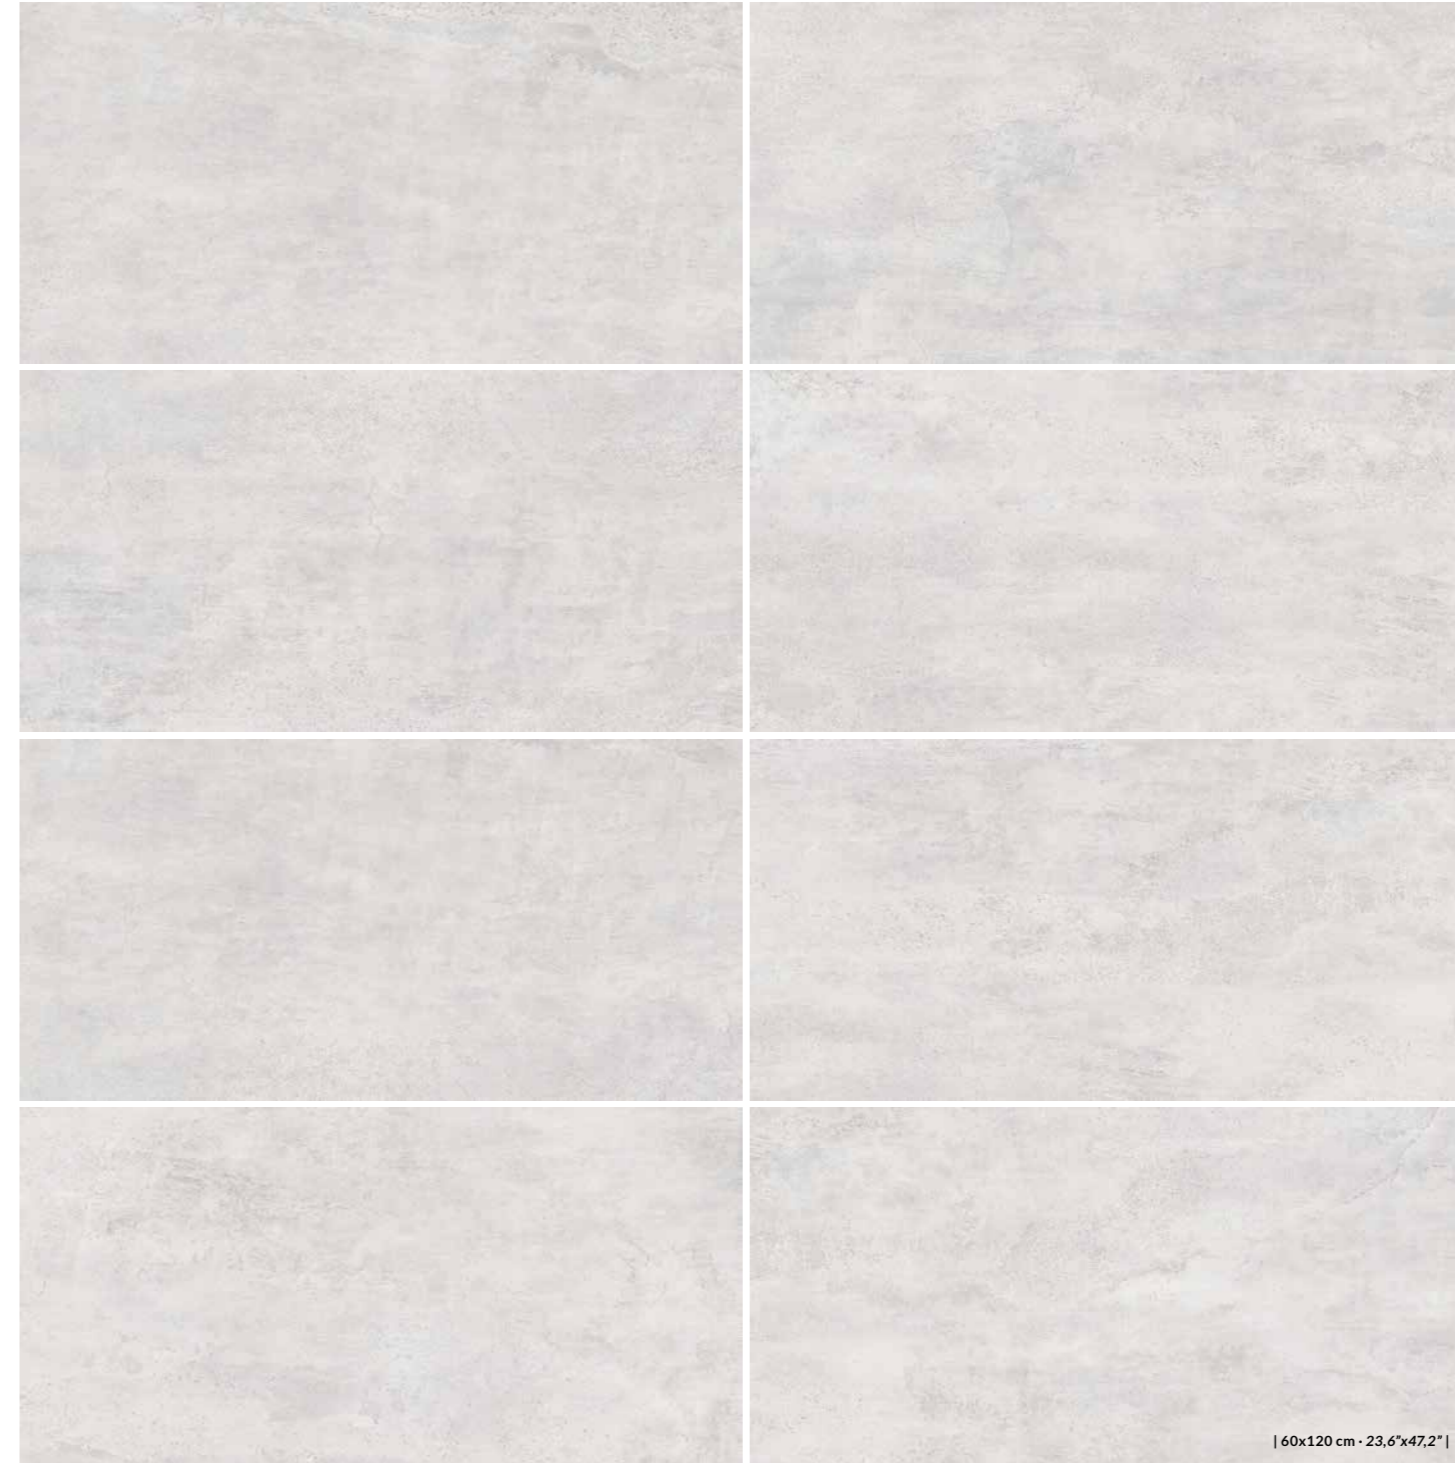

| PORCELÁNICO · PORCELAIN |
| RECTIFICADO · RECTIFIED |
| DESTONIFICADO V3 · DESTONIFIED V3 |