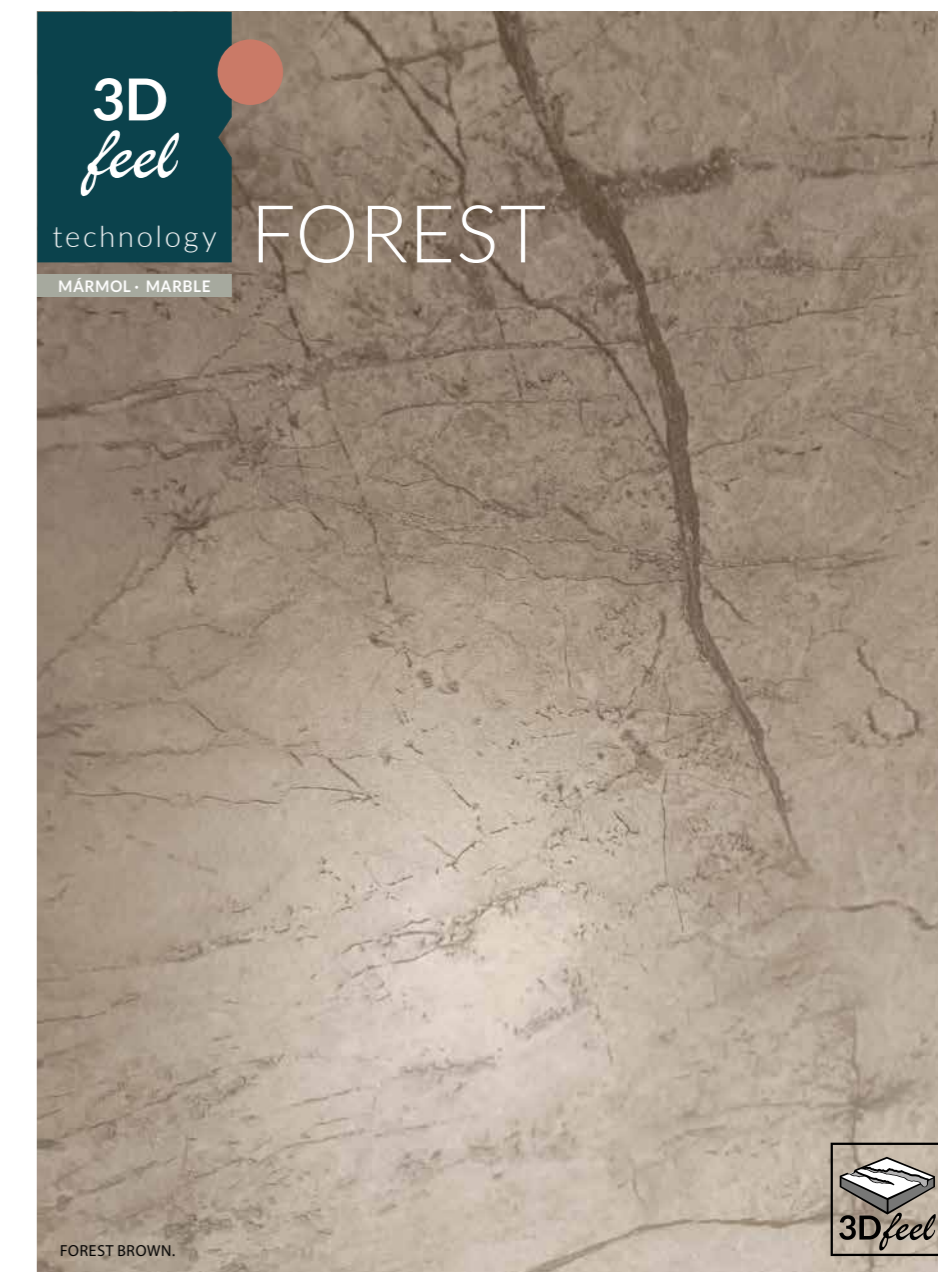

FOREST

brown collection

| PORCELÁNICO · PORCELAIN |
| RECTIFICADO · RECTIFIED |
| DESTONIFICADO V3 · DESTONIFIED V3 |

60x120 cm
23,6"x47,2"

60x60 cm
23,6"x23,6"

FORMATOS DISPONIBLES · AVAILABLE FORMATS		60x120 cm - 23,6"x47,2"	60x60 cm - 23,6"x23,6"
ACABADOS FINISHES	NATURAL · NATURAL 	FOREST 120 | B85	FOREST 60 | B35
TAMAÑO DEL LIENZO · GRAPHIC CHART SIZE		120x340 cm - 47,2"x133,9"