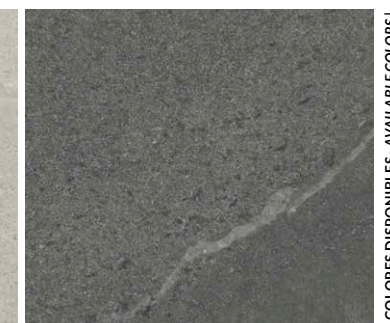

GRAPHITE

| COLORES DISPONIBLES · AVAILABLE COLORS |