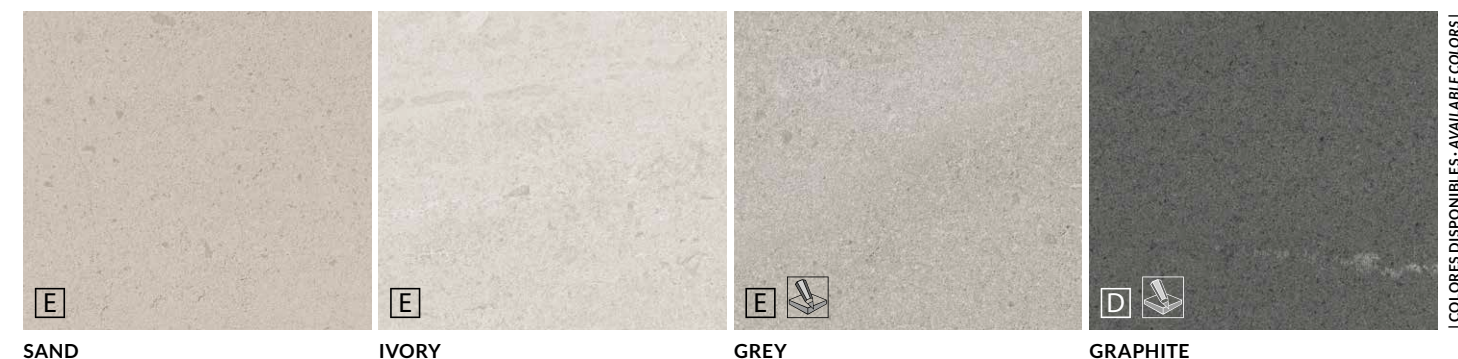

wall: STONEAGE 120 IVORY (60x120 cm).
 floor: STONEAGE 120 SAND (60x120 cm), STONEAGE DRY 120 SAND (60x120 cm).

wall: STONEAGE 120 IVORY (60x120 cm).
 floor: STONEAGE 120 GRAPHITE (60x120 cm).

STONEAGE collection

| PORCELÁNICO · PORCELAIN | RECTIFICADO · RECTIFIED | DESTONIFICADO V2 · DESTONIFIED V2 |

ESCALA DE LA GRÁFICA 1/2 · GRAPHIC SCALE 1/2 |

60x120 cm 23,6"x47,2"	60x60 cm 23,6"x23,6"	30x60 cm 11,8"x23,6"
--------------------------	-------------------------	-------------------------

FORMATOS DISPONIBLES AVAILABLE FORMATS	ACABADO LAPADO MATE MATT LAPATTO FINISH	ACABADO ANTIDESLIZANTE SLIP RESISTANCE FINISH	ACABADO LAPADO BRILLO GLOSSY LAPATTO FINISH
60x120 cm · 23,6"x47,2"	STONEAGE 120 B85	STONEAGE DRY 120 B86	STONEAGE LUX 120 B83
60x60 cm · 23,6"x23,6"	STONEAGE 60 B35	STONEAGE DRY 60 B36	STONEAGE LUX 60 B37
30x60 cm · 11,8"x23,6"	STONEAGE 3060 B35	STONEAGE DRY 3060 B36	STONEAGE LUX 3060 B37
Nº DISEÑOS POR FORMATO · Nº DESIGNS BY FORMAT: 60x120: 8 60x60: 16 30x60: 32			

COLORES DISPONIBLES · AVAILABLE COLORS |

wall: STONEAGE LUX 120 IVORY (60x120 cm).
floor: STONEAGE LUX 120 GRAPHITE (60x120 cm), STONEAGE DRY 120 GRAPHITE (60x120 cm).

wall: STONEAGE R3060 RECT. KIT GREY (30x60 cm), STONEAGE R3060 RECT. KIT GREY (30x60 cm).