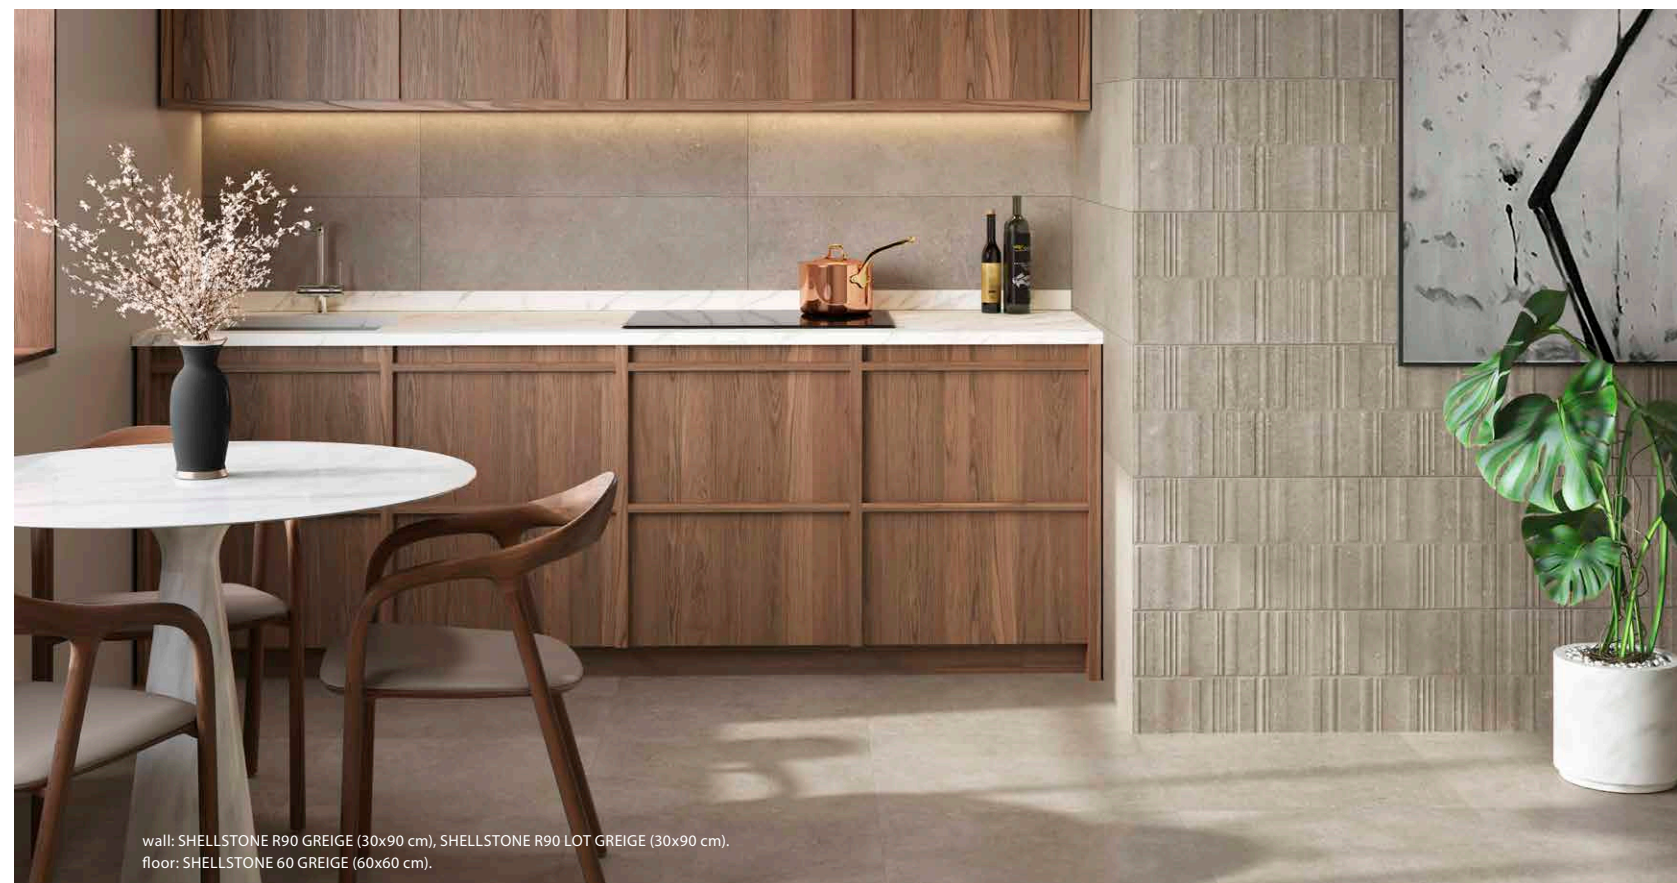

GREIGE

CREAM

WHITE

GREY

| COLORES DISPONIBLES · AVAILABLE COLORS |

floor: SHELLSTONE DRY 120 CREAM (60x120 cm)

wall: DECORADO COZY R90 (30x90 cm), SHELLSTONE R90 WHITE Y GREY (30x90 cm).
floor: SHELLSTONE 60 GREY (60x60 cm).