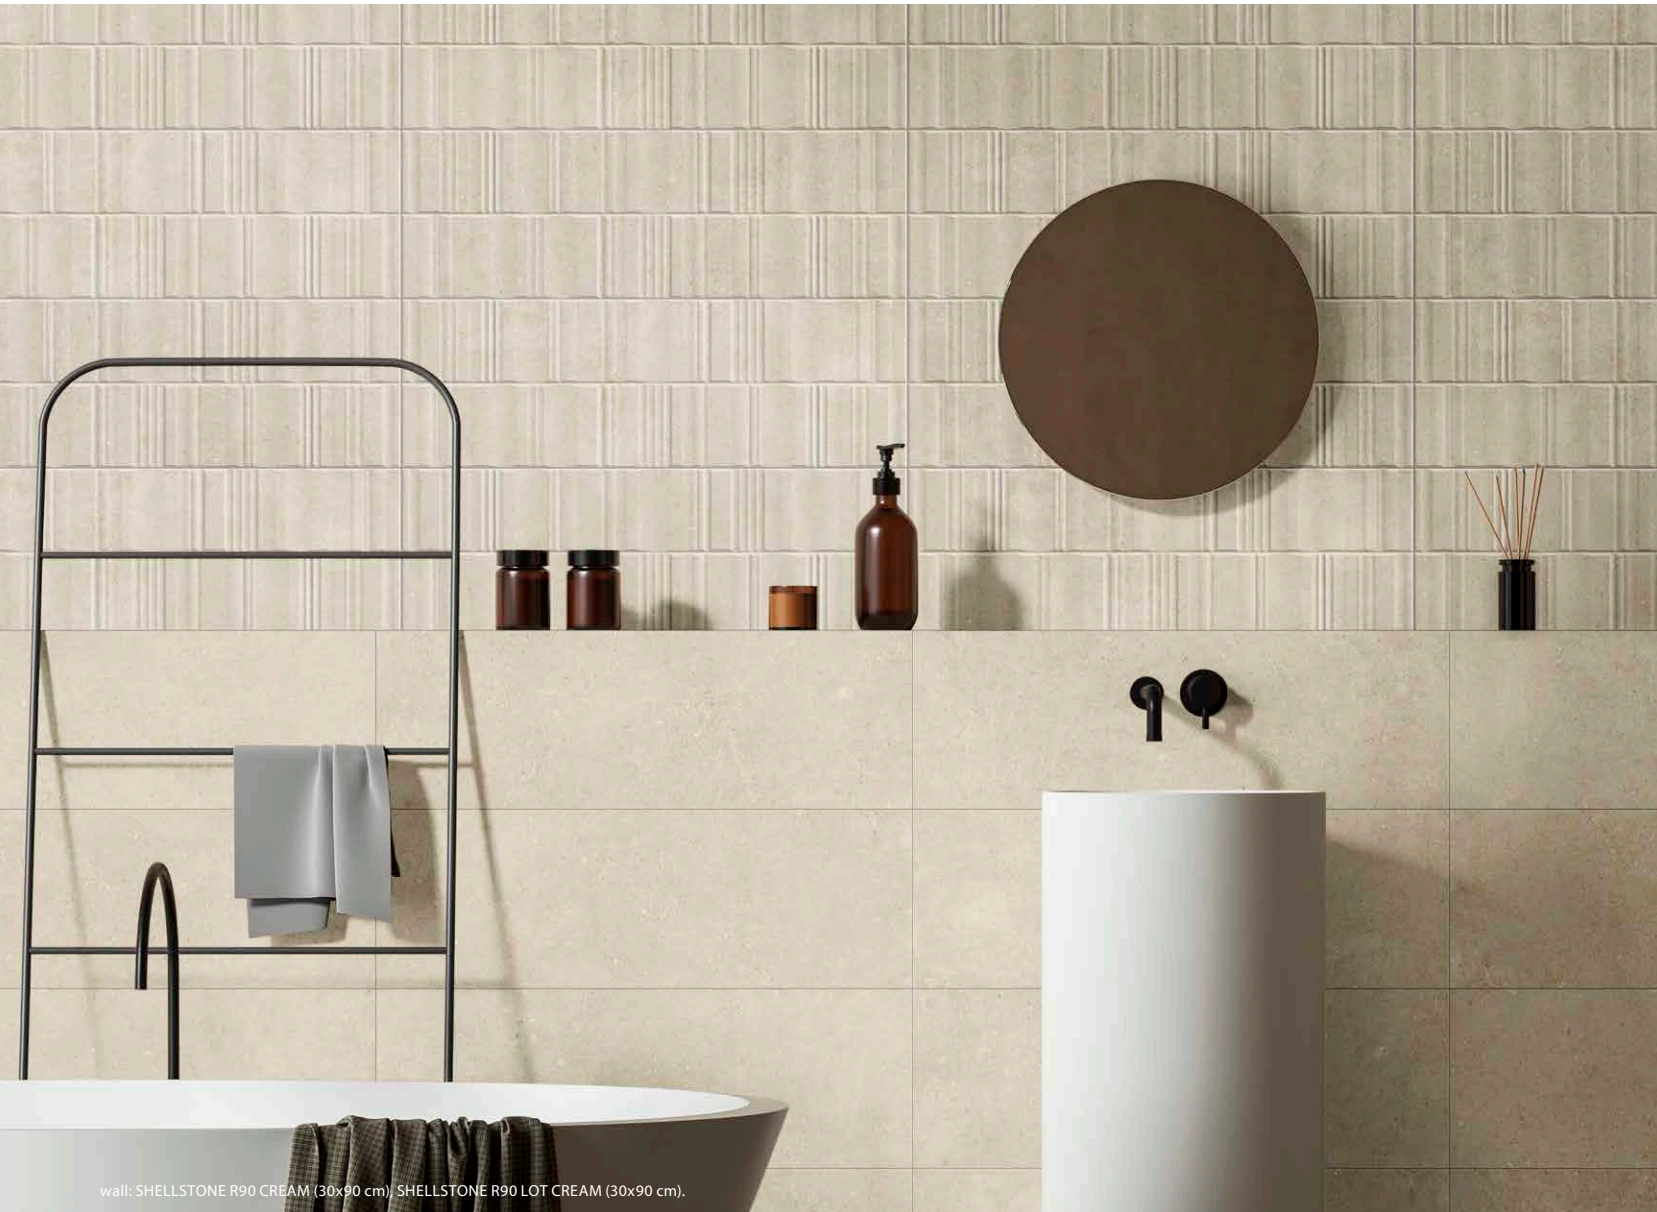

Nº DISEÑOS POR FORMATO · Nº DESIGNS BY FORMAT: | 90x90: 11 | 60x120: 12 | 60x60: 20 | 30x60: 40 |

GREIGE

CREAM

WHITE

GREY

| COLORES DISPONIBLES · AVAILABLE COLORS |

wall: SHELLSTONE R90 LOT CREAM (30x90 cm), SHELLSTONE 120 WHITE Y CREAM (60x120 cm).
floor: SHELLSTONE 120 CREAM (60x120 cm).

wall: SHELLSTONE R90 CREAM (30x90 cm) SHELLSTONE R90 LOT CREAM (30x90 cm).

SHELLSTONE R90 LOT WHITE (30x90cm).

SHELLSTONE collection

| PASTA BLANCA · WHITE BODY | RECTIFICADO · RECTIFIED | DESTONIFICADO V2 · DESTONIFIED V2 |