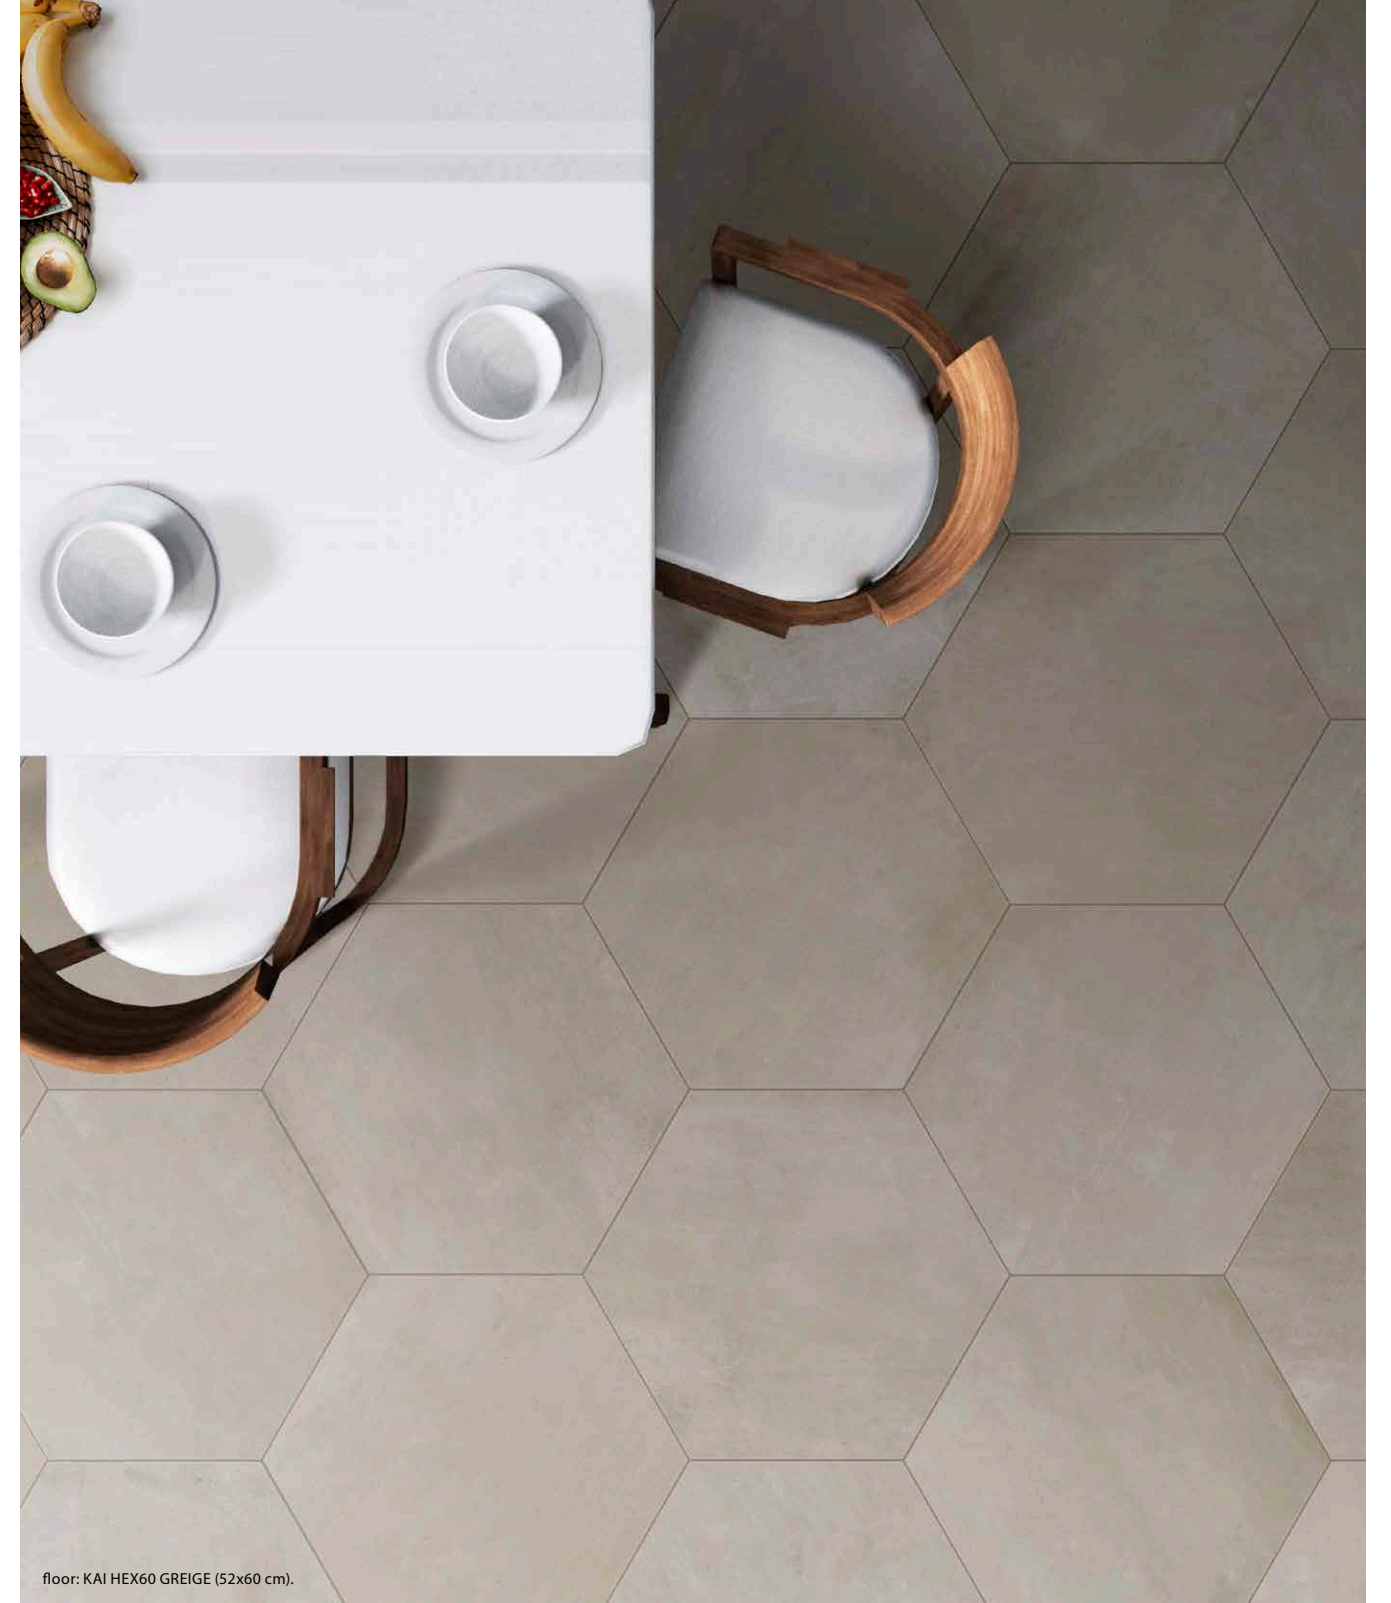

ASH

GREIGE

GRAPHITE

wall: KAI HEX60 PEARL (52x60 cm), DECORADO KAI HEX60 PEARL (52x60 cm).

floor: KAI HEX60 GREIGE (52x60 cm).

| PIEZAS DECORATIVAS - DECORATIVE PIECES |

DECORADO KAI HEX60 | 52x60 cm | B15

Dieciséis piezas diferentes. Unidad de venta: 1 caja. Sixteen different pieces. Sales unit: 1 box.