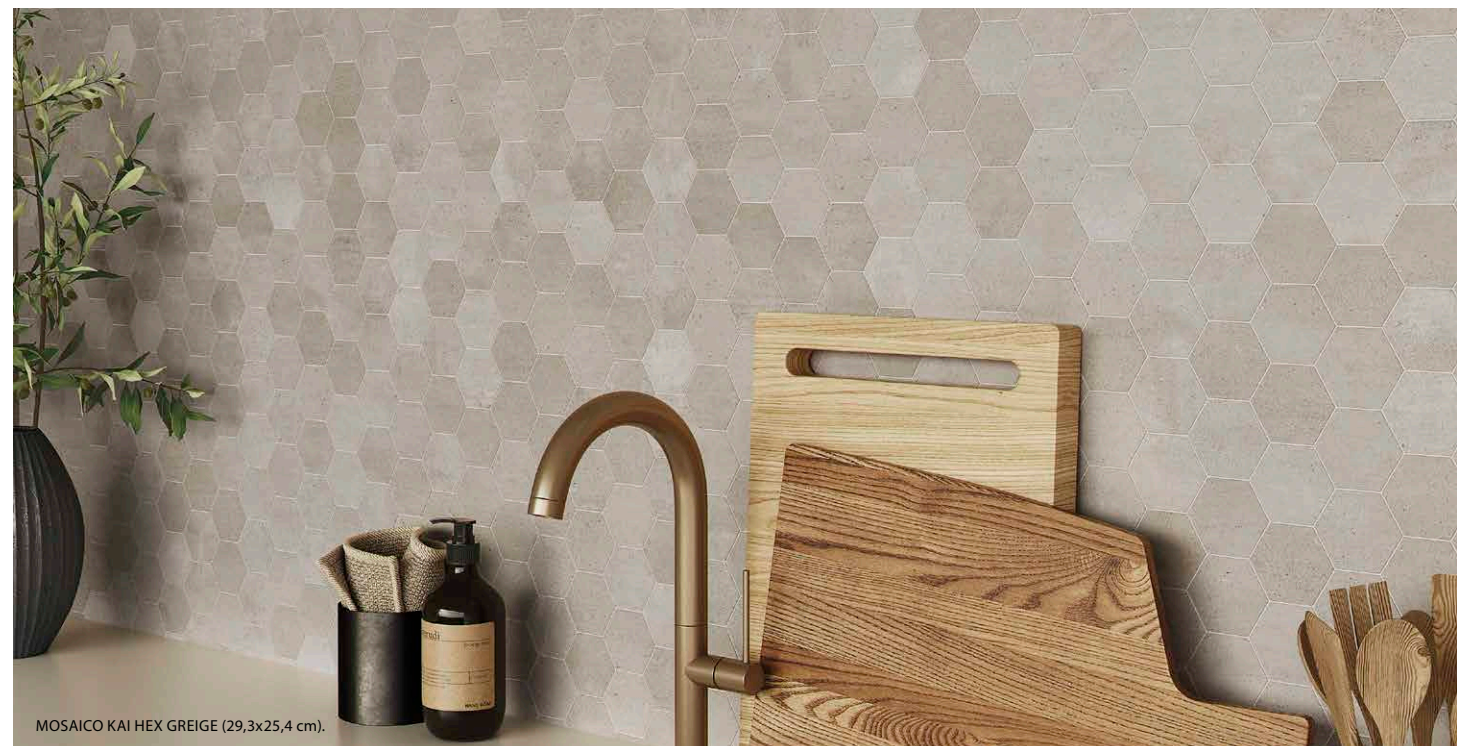

MOSAICO KAI HEX GREIGE (29,3x25,4 cm).