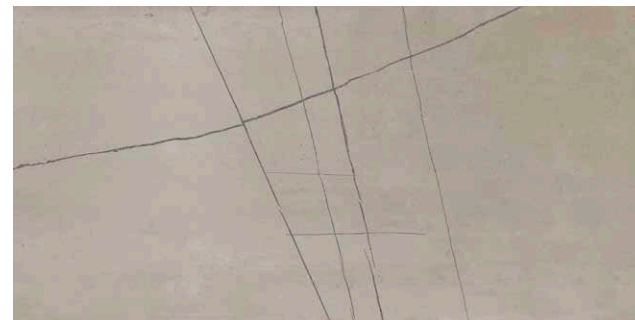

ASH

GREIGE

GRAPHITE

wall: KAI HEX60 PEARL (52x60 cm), DECORADO KAI HEX60 PEARL (52x60 cm).

floor: KAI HEX60 GREIGE (52x60 cm).

| PIEZAS DECORATIVAS - DECORATIVE PIECES |

DECORADO KAI HEX60 | 52x60 cm | B15

Dieciséis piezas diferentes. Unidad de venta: 1 caja. Sixteen different pieces. Sales unit: 1 box.