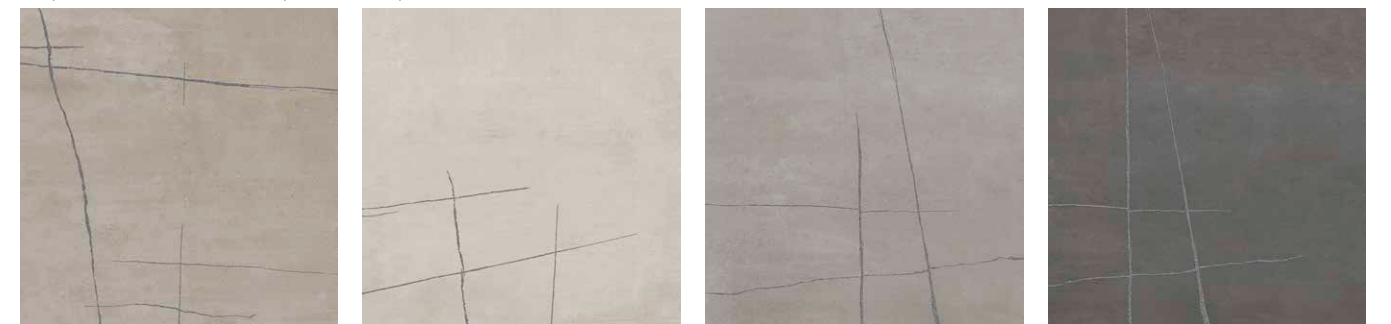

GREIGE

PEARL

ASH

GRAPHITE