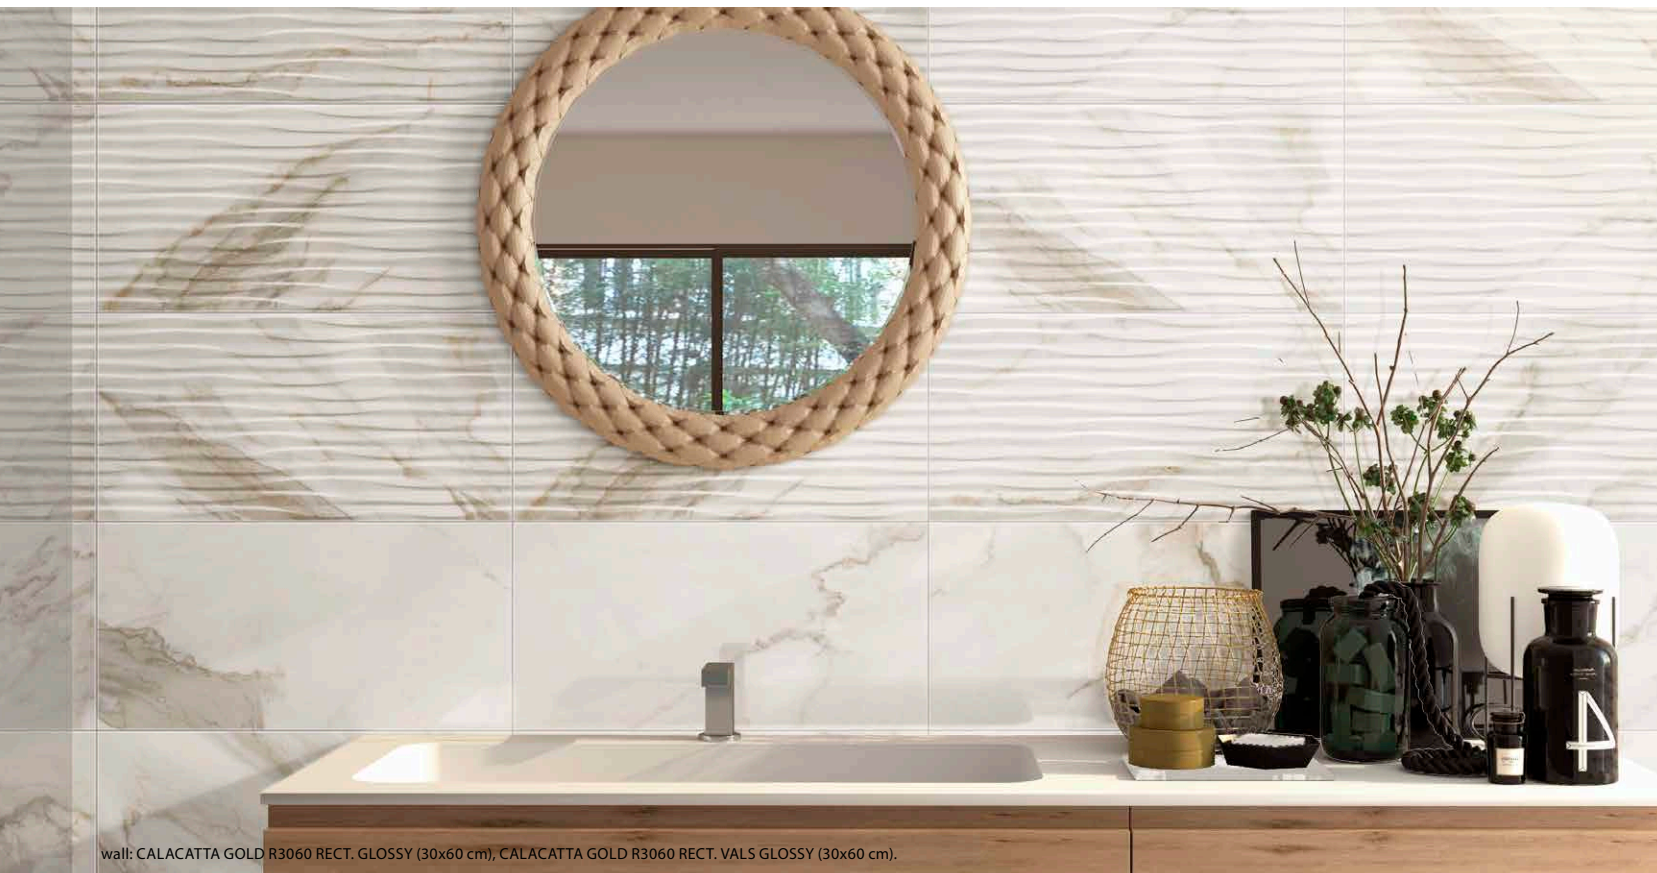

E
GOLD

E
SILVER

COLORES DISPONIBLES · AVAILABLE COLORS

wall and floor: CALACATTA SILVER NAT HEX60 (52x60 cm).

wall and floor: CALACATTA SILVER NAT 120 (60x120 cm).

wall: CALACATTA SILVER LUX 120 (60x120 cm).
floor: CALACATTA SILVER LUX 9090 (90x90 cm).

wall: CALACATTA SILVER R90 BOB GLOSSY (30x90 cm), CALACATTA SILVER R90 GLOSSY (30x90 cm).
 floor: CALACATTA SILVER LUX 60 (60x60 cm), MOSAICO CALACATTA SILVER LUX T5 (30x30 cm).

wall: CALACATTA GOLD R3060 RECT. GLOSSY (30x60 cm), CALACATTA GOLD R3060 RECT. VALS GLOSSY (30x60 cm).