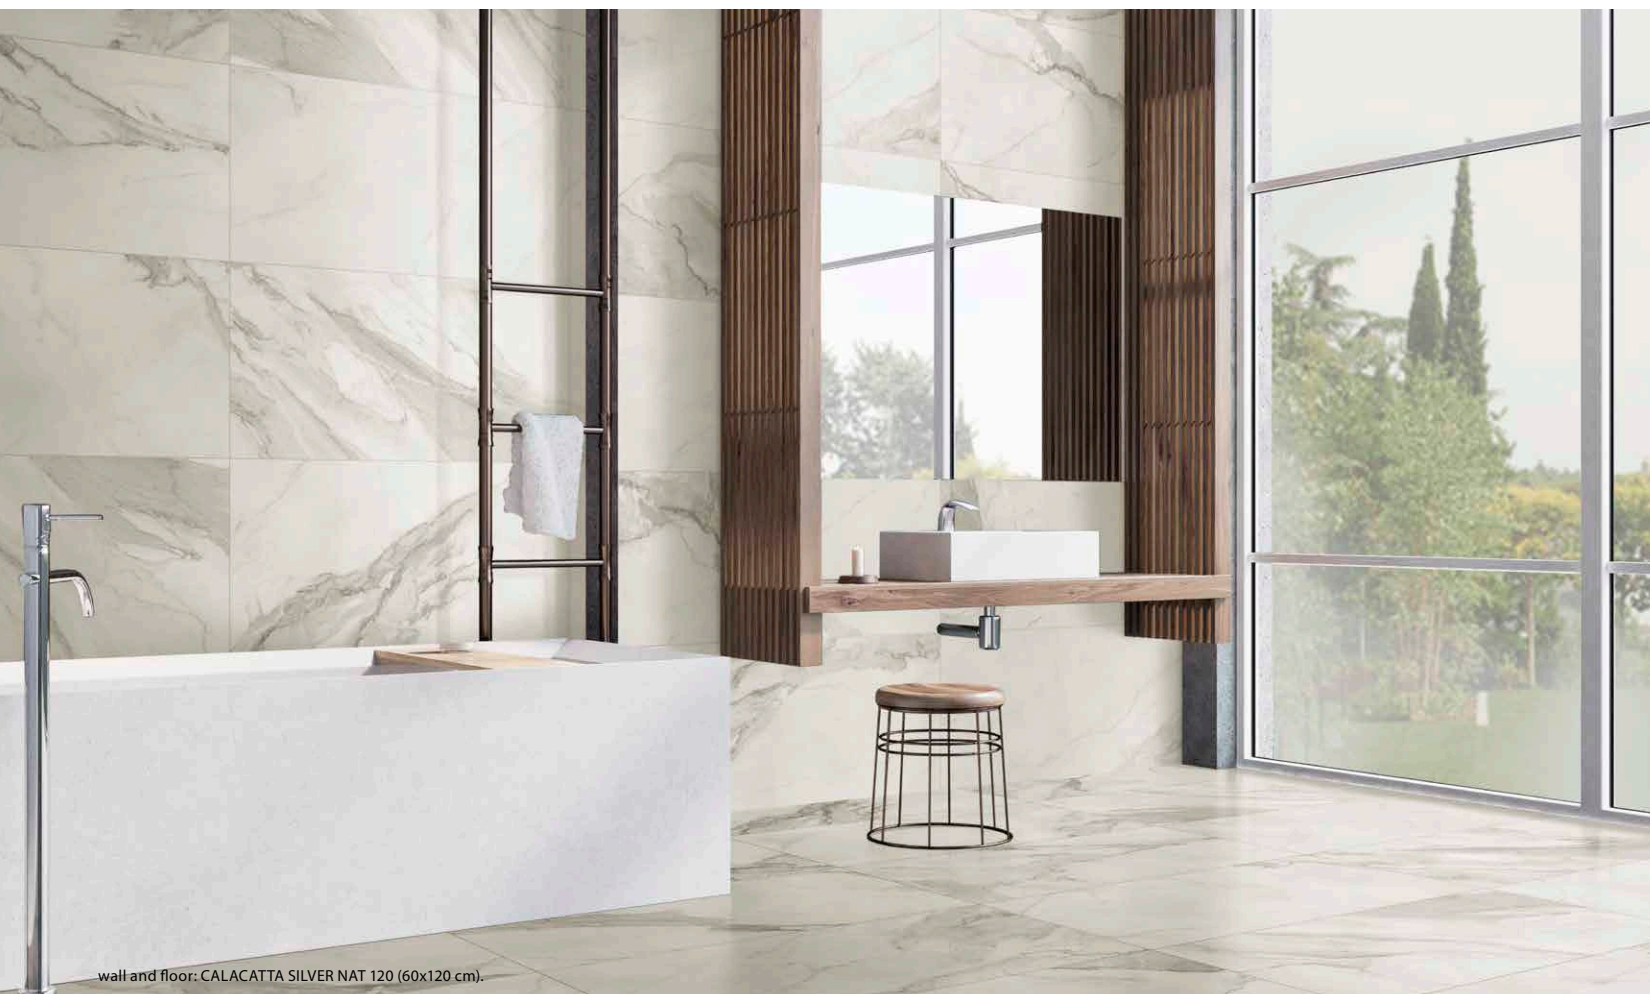

E
GOLD

E
SILVER

COLORES DISPONIBLES · AVAILABLE COLORS

wall and floor: CALACATTA SILVER NAT HEX60 (52x60 cm).

wall and floor: CALACATTA SILVER NAT 120 (60x120 cm).

wall: CALACATTA SILVER LUX 120 (60x120 cm).
floor: CALACATTA SILVER LUX 9090 (90x90 cm).