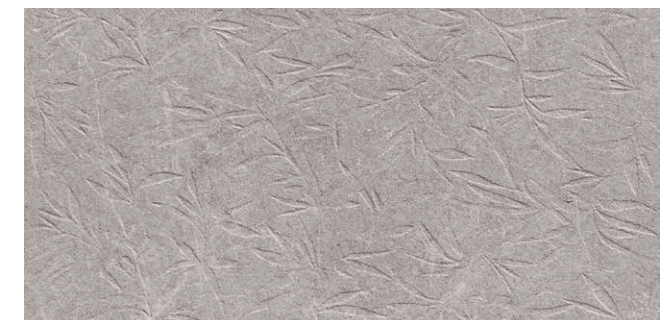

SAND

IVORY

GREY

wall: BELLVER 120 GREY Y DARK GREY (60x120 cm) BELLVER 120 BLOSSOM GREY (60x120 cm), MOSAICO BELLVER MURETTO GREY (29,8x26,2 cm).  
 floor: BELLVER 120 DARK GREY (60x120 cm).

BELLVER 120 BLOSSOM SAND (60x120cm).

| PIEZAS DECORATIVAS · DECORATIVE PIECES |

BELLVER 120 BLOSSOM | 60x120 cm | B70

SAND

IVORY

GREY

wall: BELLVER 120 PLANE IVORY (60x120 cm), BELLVER 120 IVORY (60x120 cm).  
 floor: BELLVER 120 GREIGE (60x120 cm), BELLVER DRY 120 GREIGE (60x120 cm).

| PIEZAS DECORATIVAS - DECORATIVE PIECES |

BELLVER 120 PLANE | 60x120 cm | B70

GREIGE

SAND

IVORY

GREY

DARK GREY