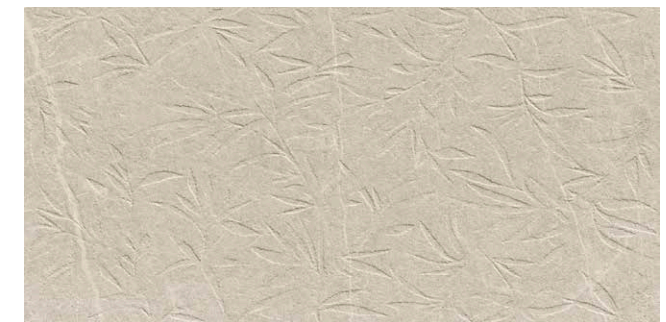

SAND

IVORY

GREY

wall: BELLVER 120 GREY Y DARK GREY (60x120 cm) BELLVER 120 BLOSSOM GREY (60x120 cm), MOSAICO BELLVER MURETTO GREY (29,8x26,2 cm).  
 floor: BELLVER 120 DARK GREY (60x120 cm).

BELLVER 120 BLOSSOM SAND (60x120cm).

| PIEZAS DECORATIVAS · DECORATIVE PIECES |

BELLVER 120 BLOSSOM | 60x120 cm | B70

SAND

IVORY

GREY

wall: BELLVER 120 PLANE IVORY (60x120 cm), BELLVER 120 IVORY (60x120 cm).  
 floor: BELLVER 120 GREIGE (60x120 cm), BELLVER DRY 120 GREIGE (60x120 cm).